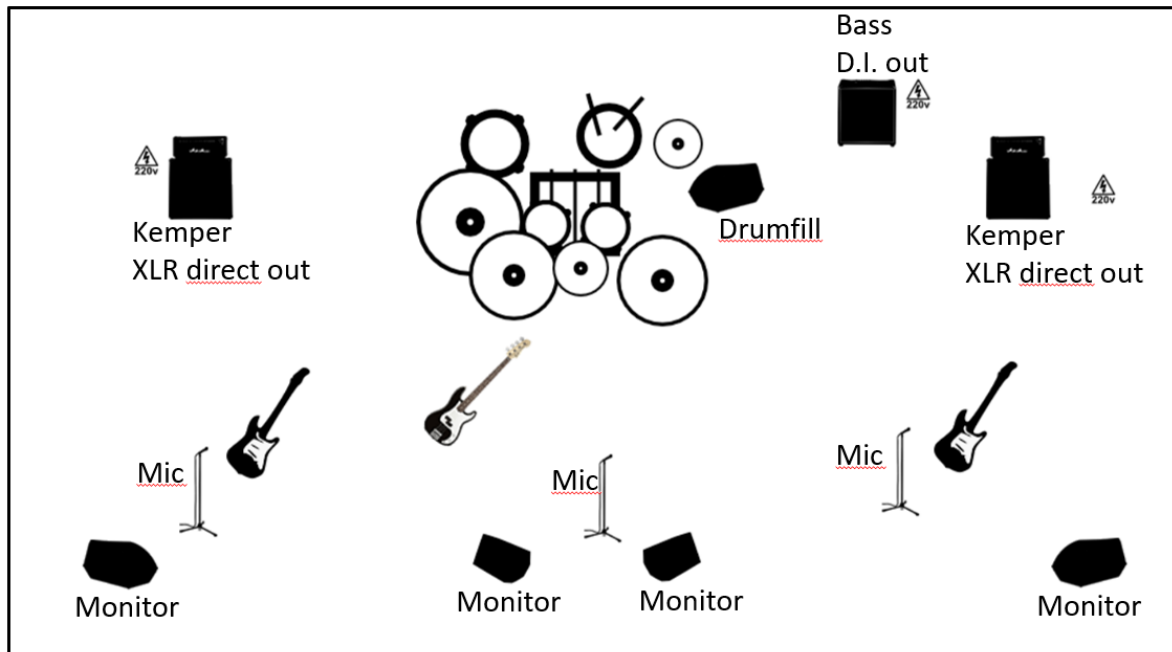

Techrider – Im Freien Fall

Stage plan

Channel List

Nr	Instrument/Device	Microphone	Comment
1	Bass Drum	Shure Beta52	
2	Snare	Shure SM 57	
3	Hi Hat	Shure SM 57	
4	Tom 1	Sennheiser E604	
5	Tom 2	Sennheiser E604	
6	Floor Tom	Shure SM 57	
7	Crash 1	AKG C414	
8	Crash 2	AKG C414	
9	Ride	AKG C414	
10	China	AKG C414	
11	Kemper	Shure SM 57 Or XLR direct out	Stage Right
12	Kemper	Shure SM 57 Or XLR direct out	Stage Left
13	Bass Amp	Shure SM 57 Or Direct Out	
14	Main Vocals	Shure SM 58	
15	Voc Stage Right	Shure SM 58	
16	Voc Stage Left	Shure SM 58	

Mikrofone und Verkabelung der Mikrofone bzw. der Direct Outs wird NICHT von der Band mitgebracht. Die genannten Mikrofontypen stellen eine Empfehlung dar, an welcher sich orientiert werden sollte.

Monitormix

Monitor Stage Right

- Guitar Stage Right
- Main Vocals
- Vocals Stage Right

Monitor Stage Center

- Main Vocals
- Guitar Stage Left
- Guitar Stage Right

Monitor Stage Left

- Guitar Stage Left
- Main Vocals
- Vocals Stage Left

Drumfill

- Main Vocals
- Guitar Stage Left
- Guitar Stage Right
- Bass