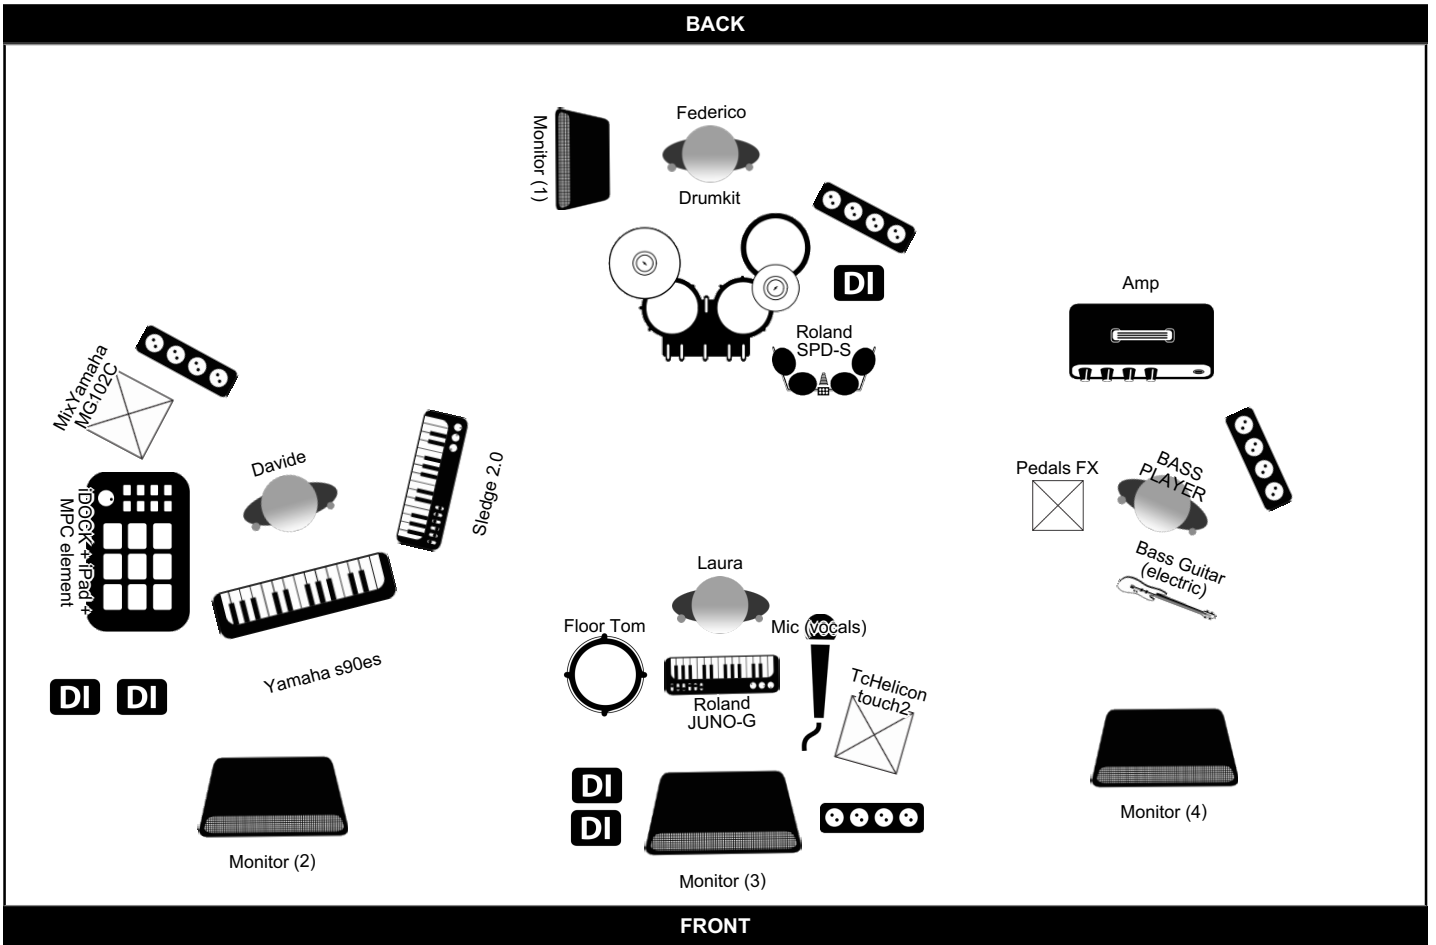

SHIJO X (SHIJO X)

Made using:
MyStagePlan

<http://www.shijox.com/>

Contact: davide verticelli (+393479289517 / shijox@yahoo.it)

Extra Info

Davide:
i have my own mixer. only 2 channels for all my keyboards and pads.

Laura uses Shure Beta 58a.

Monitor Groups

Group	Soundmix
Group 1	Drum / SPD-S / Vox / Keyboards (Davide) / Bass
Group 2	Keyboards (Davide) / SPD-S / Vox
Group 3	Vox / Keyboards (Laura) / Keyboards (Davide) / SPD-S
Group 4	Bass / Keyboards (Davide) / Vox