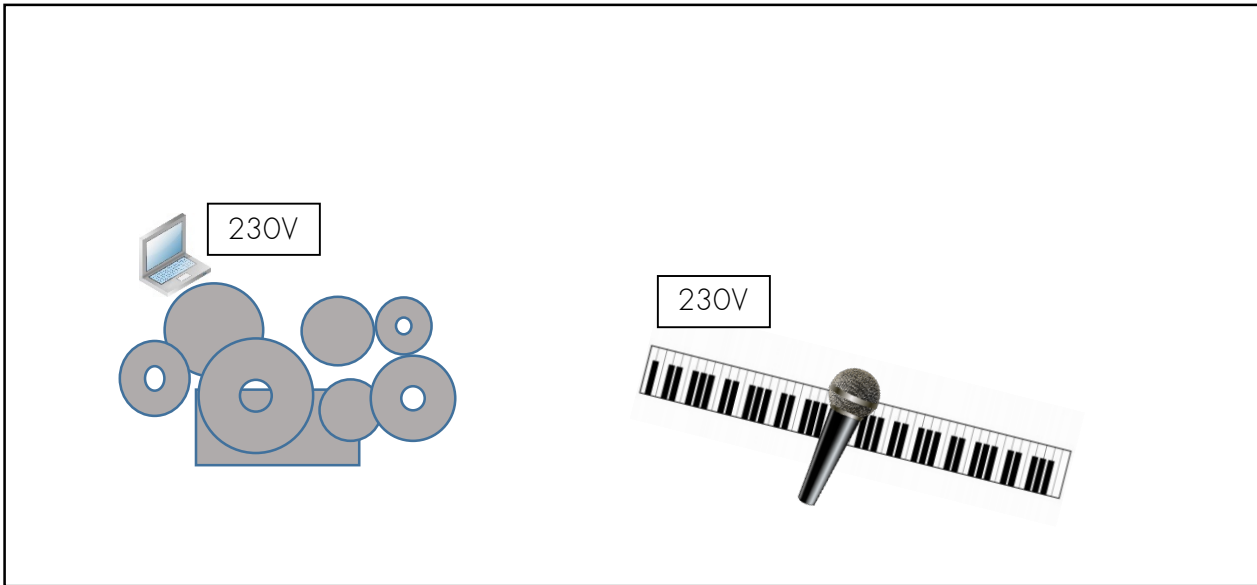

Stage Rider ANA SCENT 2017

Since all the bass information comes from either laptop or keyboard/synth, we need enough power from the PA-Subwoofers. Please contact us if you can't provide a powerful Subwoofer.