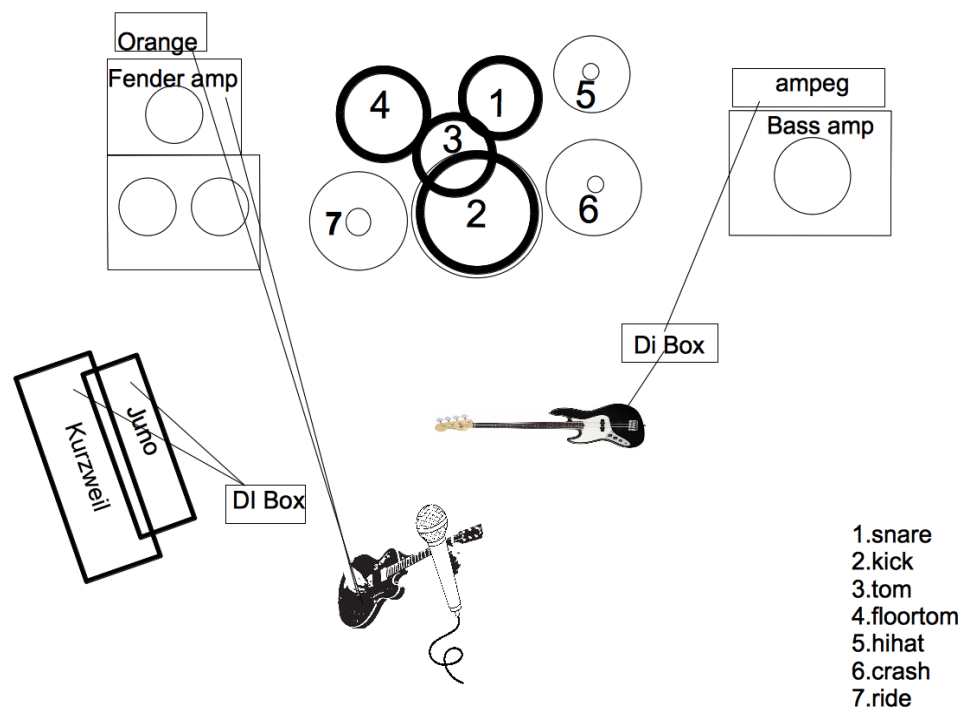

Kilwater- Rider

A.Nastawski - drums:

snare
kick
tom
floortom
hi-hat, crash, ride
1x monitor

G.Książkiewicz - bass:

Bass amp Ampeg (1x line d-box)
speaker Ampeg
1x monitor

M.Boogie - guitar:

head orange+ speakers Buzzaro 2x12 (2x mic)
Amp Fender 112 (mic)
1x vocal mic shure sm58
1x monitor

M.Szczęśny – keyboards:

Kurzweil, Juno (1x line d-box)
1x monitor