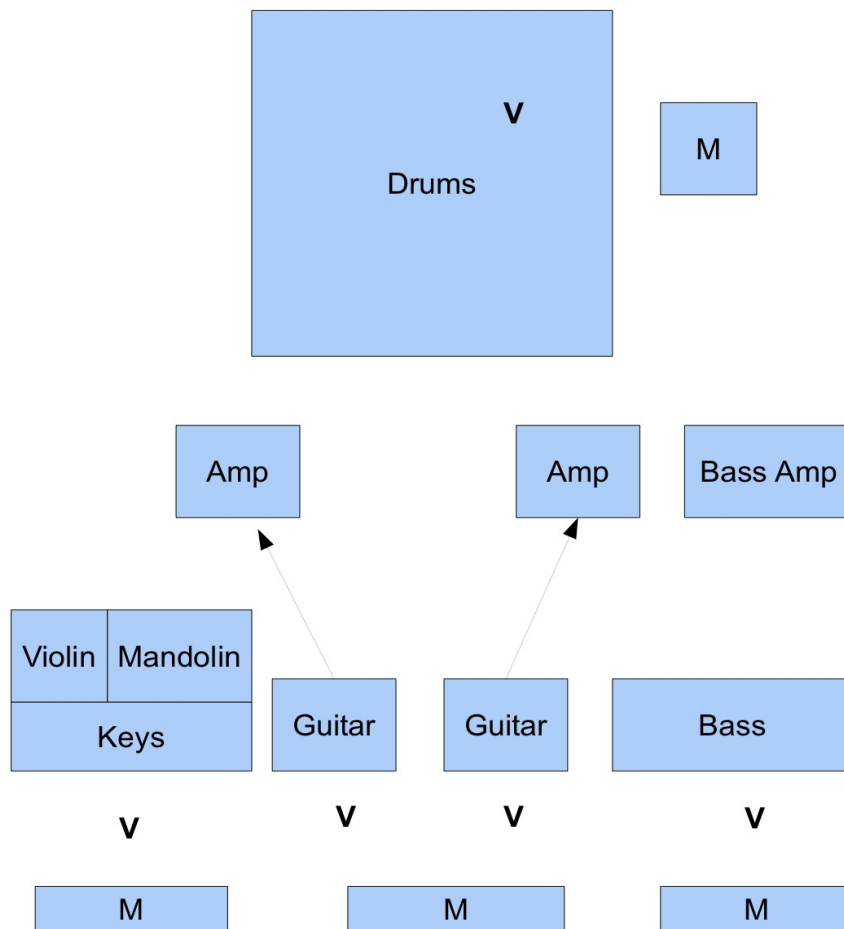

## COMMON TONGUES STAGE PLAN & TECH SPEC

Stage layout, with monitors, instruments and vocal mic positions.

### INSTRUMENTS & REQUIREMENTS

Drums

2 Guitars (both through amps)

Bass Guitar & Bass Amp

Violin/Mandolin (1 DI required and 1 provided by the musician – 1 for FX and 1 for clean signal)

Keys (Stereo DI required)

### BAND MEMBERS

Tom Anderson – Lead Vocals & Guitar

Oli Hinkins – Guitar, BVs

Andrew Stuart-Buttle – Violin, Mandolin, Keys, BVs

James Drohan – Drums, BVs

Beau Barnard – Bass, BVs