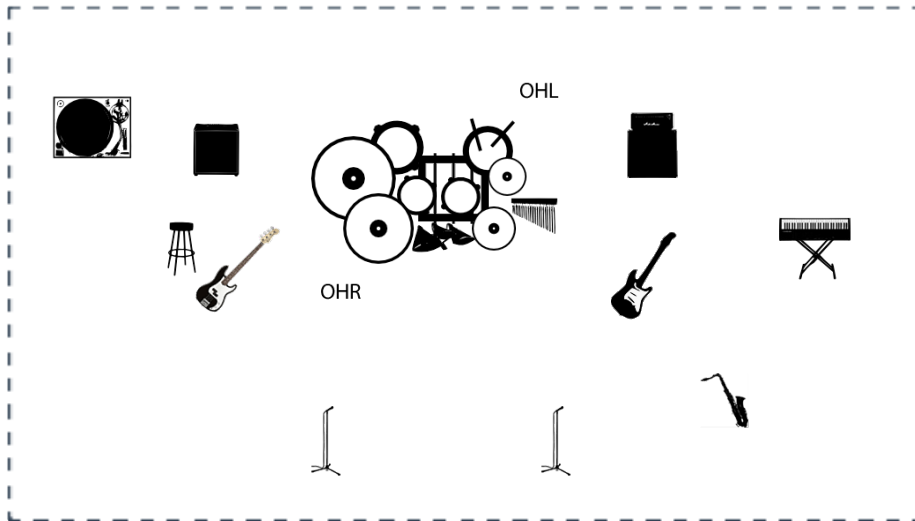

5-7 piece barista band for live gig/festival

Channels List

	Instrument	Microphone	Effects (optional)	Comments
1	Amplifier (head + cabinet)	Shure SM57		
2	Electric guitar	Shure SM57	Clean, Funky	
3	Amplifier (Bass)	Shure Beta52		
4	Bass Drum	Shure Beta52		
5	Snare Drum	Shure SM57		
6	Floor tom	Shure SM57		
7	Tom	Sennheiser E604		
8	Tom	Sennheiser E604		
9	Hi-hat	Shure SM57		
10	Ride	AKG C414		
11	Splash	AKG C414		
12	Crash	AKG C414		
13	Cowbells (3)	AKG C414		
14	Chimes	AKG C414		
15	OHR	AKG C414		
16	OHL	AKG C414		
17	Bass	DI - Linea		
18	Saxo	Audio Technica M350	Light Comp, Echo	
19	Keys	Shure SM57		
20	Turntable	DI - Linea		Space for Espresso Machine or DJ where required
21	Vocals	Shure SM58		
22	Vocals	Shure SM58		