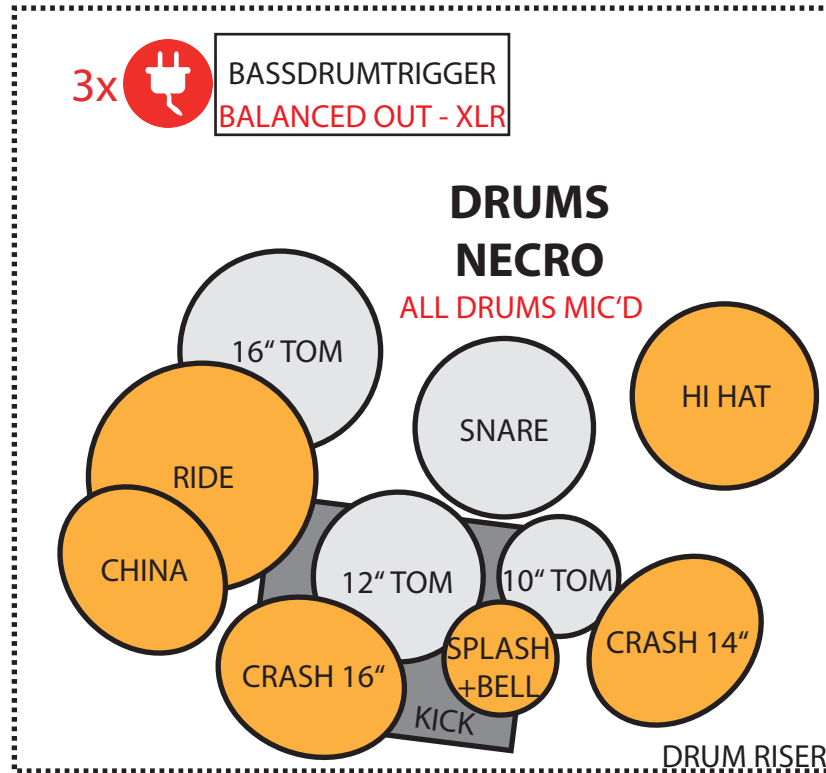

info@combustionmetal.com
Tel. Phil: 0162/2952569

STAGEPLAN COMBUSTION (DEATH METAL)

BACKDROP: B 4,0m x H 2,5m ROLL-UPS: 2x B 0,85m x H 2,0m LIGHTS: INDIRECT LIGHT, COLORS RED, BLUE, WHITE

GIT 1, GIT 2 + BASS	2,4 GHz wireless system
-MONITOR BASS:	GIT 1+2, BASS, VOCALS, SNARE
-MONITOR GIT 2:	GIT 1+2, SNARE
-MONITOR VOX:	GIT 1+2, VOCALS, DRUMS
-MONITOR GIT 1:	GIT 1+2, SNARE
-MONITOR DRUMS:	GIT 1+2, KICK

MONITOR DRUMS

1x

BASS AMP
Gallien Krueger 1001RB-II
BALANCED OUT - XLR

2x

GUITAR AMP 2
LINE6 Pod HD Pro X
BALANCED OUT - XLR

1x

GUITAR AMP 1
Kemper
BALANCED OUT - XLR

BASS/VOCALS
RAPHI
DIGITALFUNK 2,4 GHz

MIC. 2

FX BOARD BASS 1x

MONITOR BASS

GUITAR 2
THOMAS
DIGITALFUNK 2,4 GHz

FX BOARD GIT 2 1x

MONITOR GIT 2

VOCALS
PHIL

MIC. 1