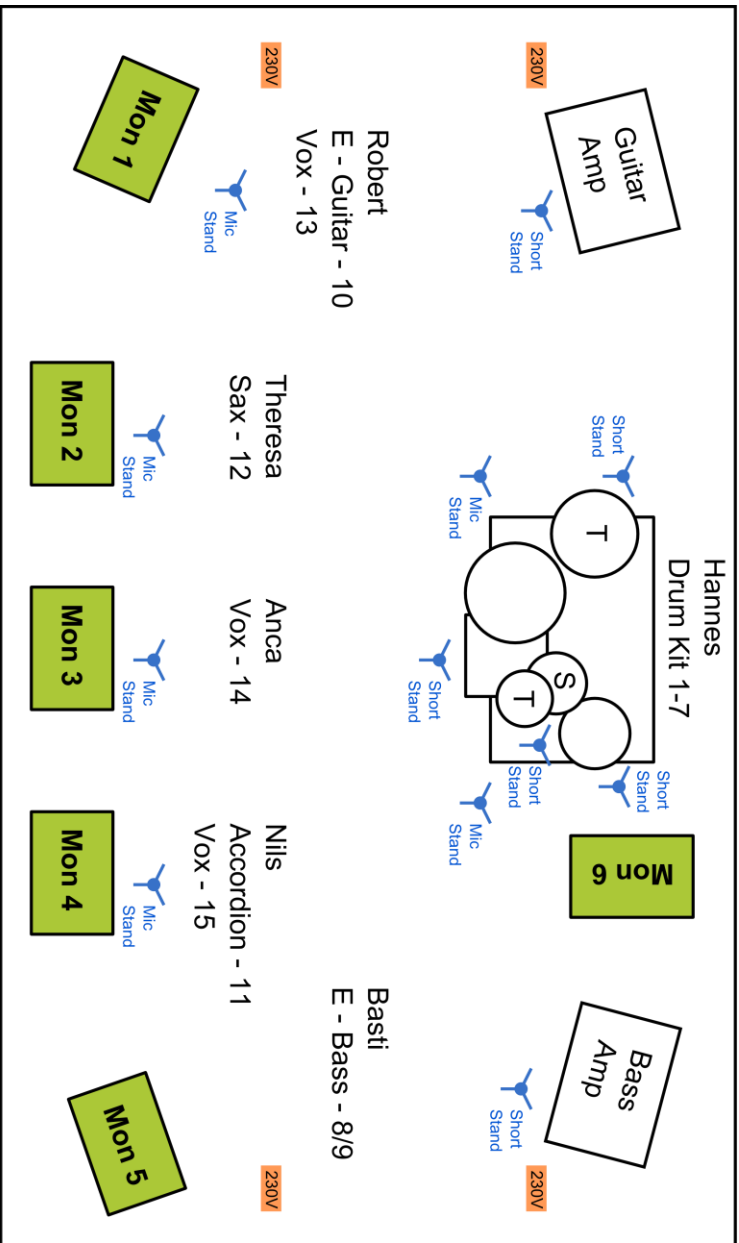

POWER PLANT

Contact:
 bandpowerplant@gmail.com
 Tel.: 0178 13 80 555

Channel	Instrument	Mic
---------	------------	-----

1	Kick	
2	Snare	
3	Tom (hi)	
4	Tom (floor)	
5	Hi-Hat	
6	Overhead 1	
7	Overhead 2	

8	Bass DI	
9	Bass Amp	

10	Guitar Amp	SM 57
----	------------	-------

11	Accordion	wireless*
12	Saxophone	AKG Clip*

13	Vox Robert	SM 58
14	Vox Anca	SM 58*
15	Vox Nils	Beta 58*

* will be brought by us