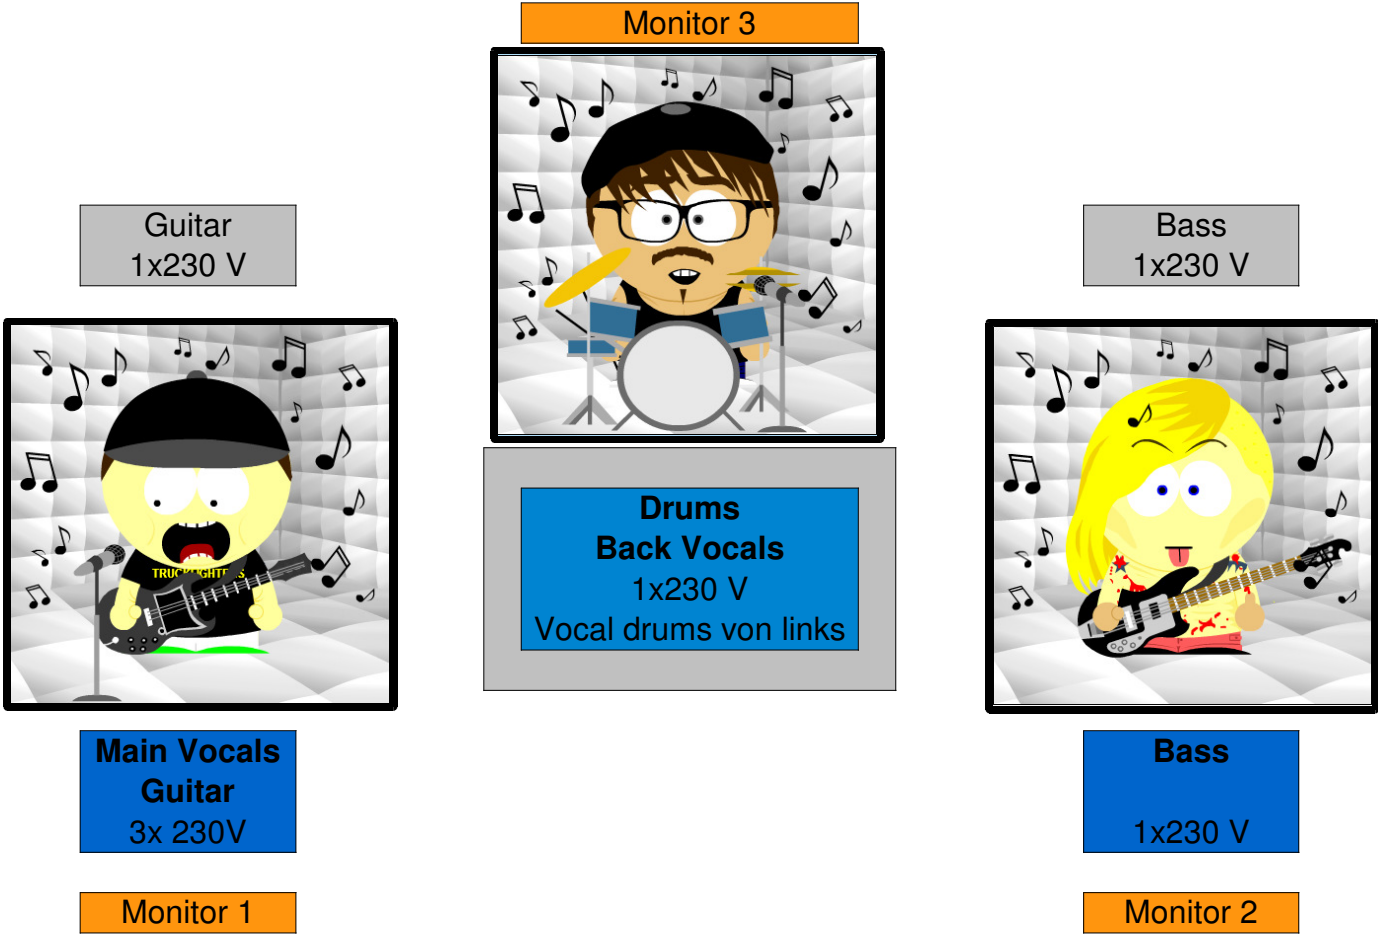

Bühnenplan Splitterfaser

Inputliste Splitterfaser

| Kanal | Input           | Mic                |
|-------|-----------------|--------------------|
| 1     | Bassdrum        |                    |
| 2     | Snare/ Hihat    |                    |
| 3     | Tom1            |                    |
| 4     | Tom2            |                    |
| 5     | Tom3            |                    |
| 6     | Ride            |                    |
| 7     | Overhead re     |                    |
| 8     | Overhead li     |                    |
| 9     | Bass            |                    |
| 10    | Guitar          |                    |
| 11    | Main voc guitar | SM86 (condensator) |
| 12    | Voc drums       | SM58 (dynamisch)   |