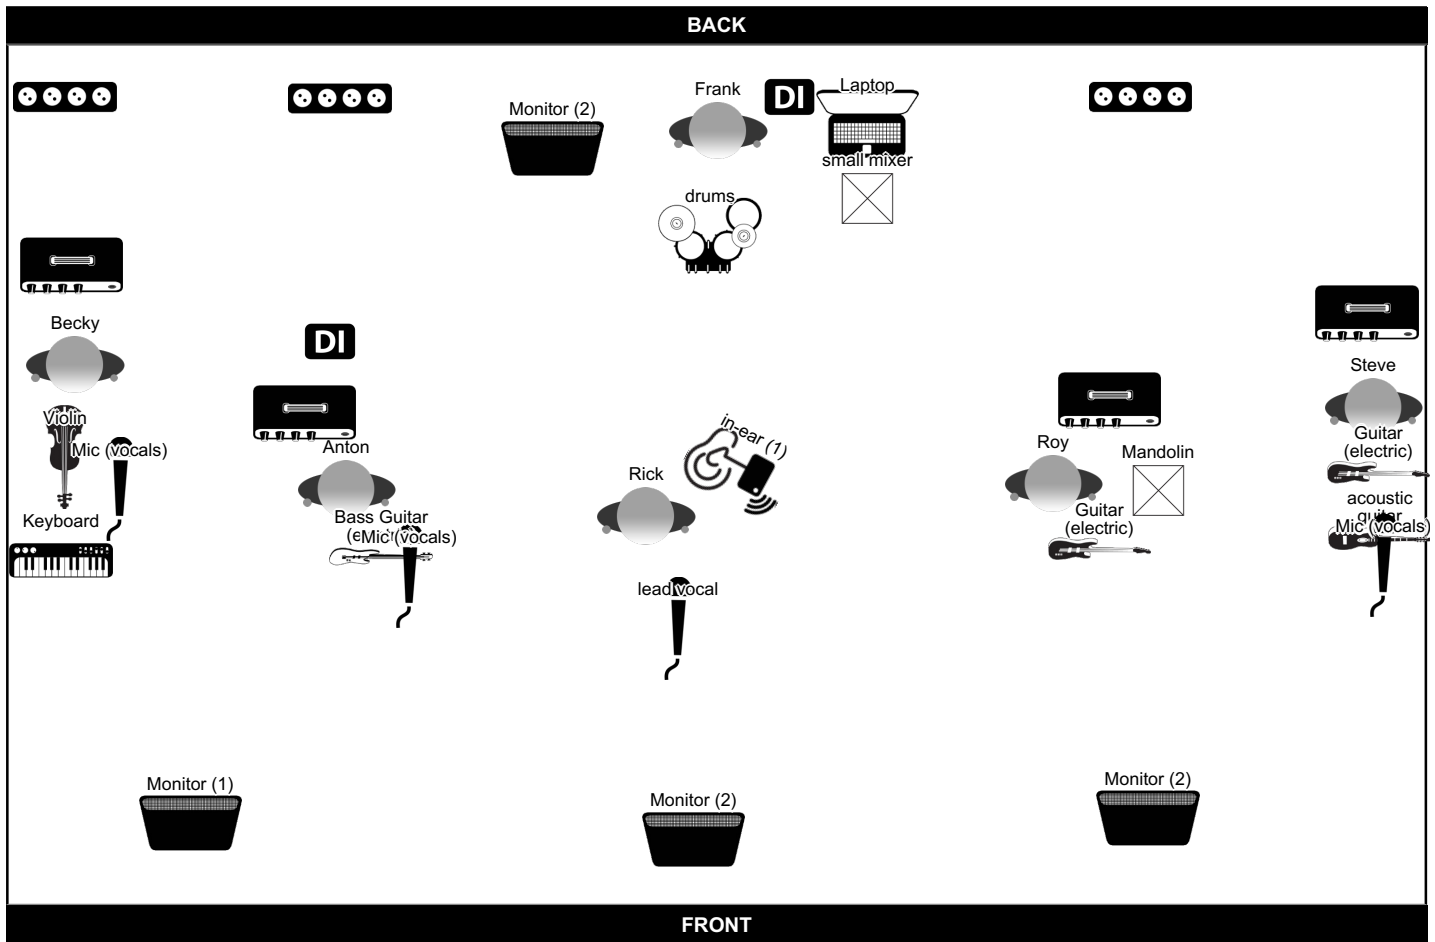

<http://remtribute.co.uk>

Contact: richard southern (07588517543 / remsinger@gmail.com)

Extra Info

Monitor Groups

Group	Soundmix
Group 1	Group 1
Group 2	Group 2