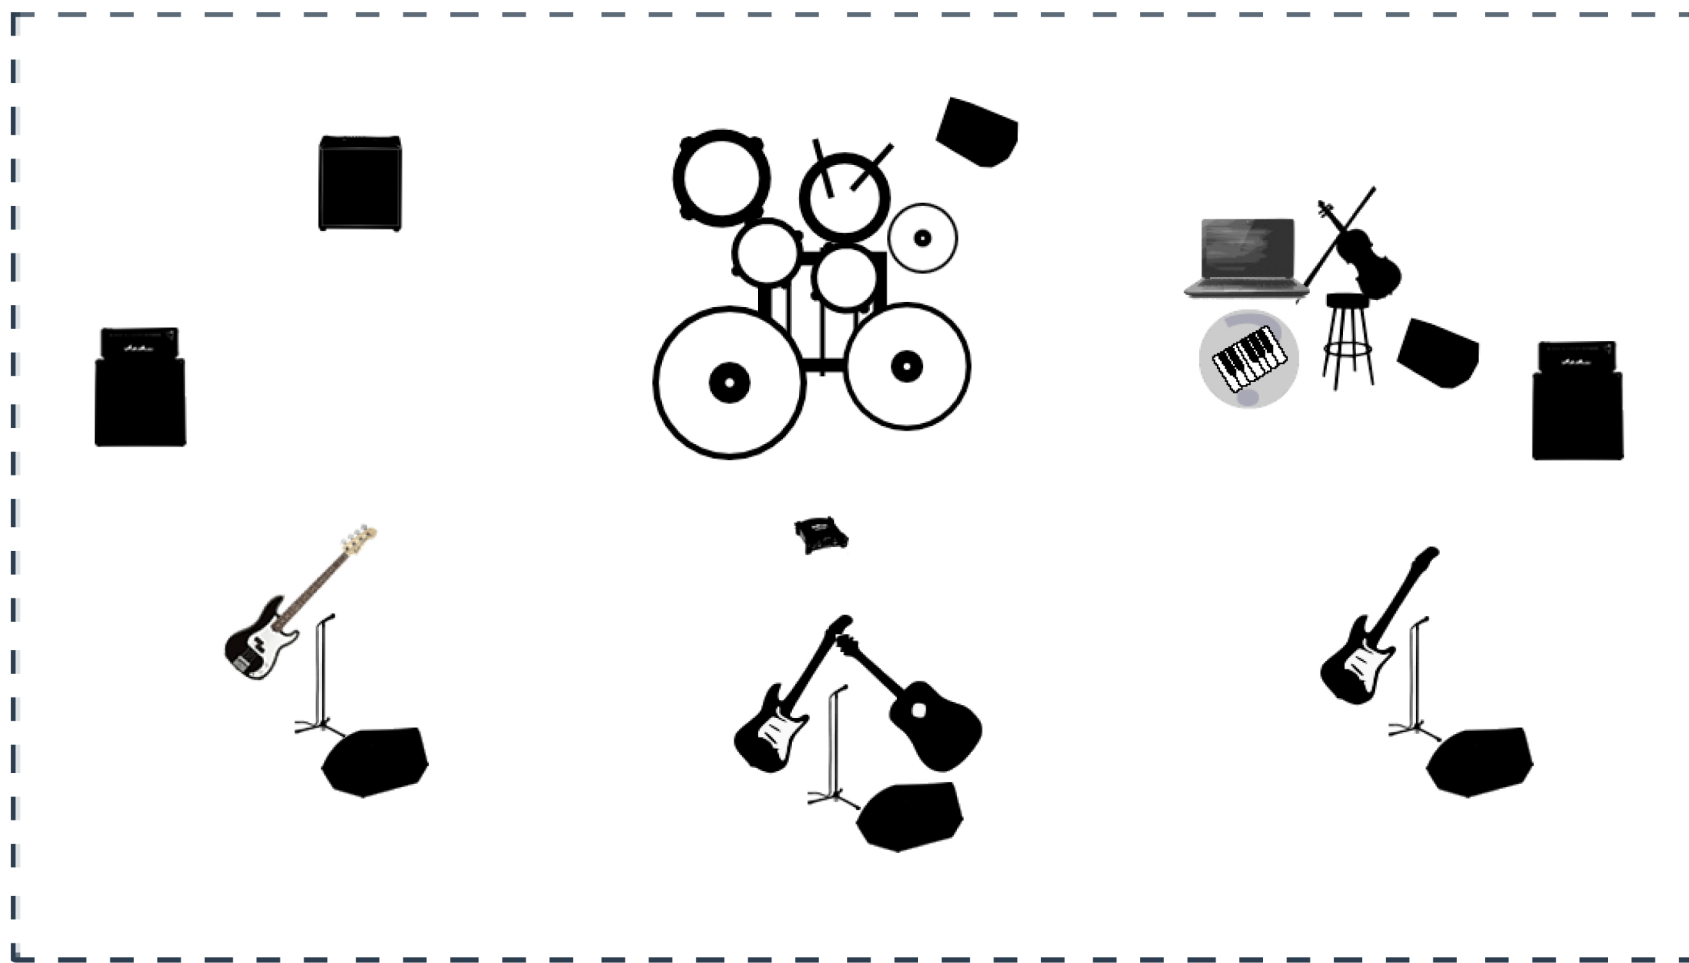

## Channels List

	Instrument	Microphone	Effects (optional)	Comments
1	Bass Drum	Shure Beta52		
2	Hi-hat	Shure SM57		
3	Ride	AKG C414		
4	Snare Drum	Shure SM57		
5	Crash	AKG C414		
6	Tom	Sennheiser E604		
7	Tom	Sennheiser E604		
8	Floor tom	Shure SM57		
9	Electric guitar	Shure SM57	Padels	electricity
10	Electric guitar	Shure SM57	Padels	electricity
11	Bass	DI - Línea	Padels	electricity
12	Acoustic guitar	DI - Línea		
13	Violin	DI - Línea		electricity
14	Laptop	DI - Línea		electricity
15	piano_custom	DI - Línea		
16	Vocals	Shure SM58		
17	Vocals	Shure SM58		
18	Vocals	Shure SM58		