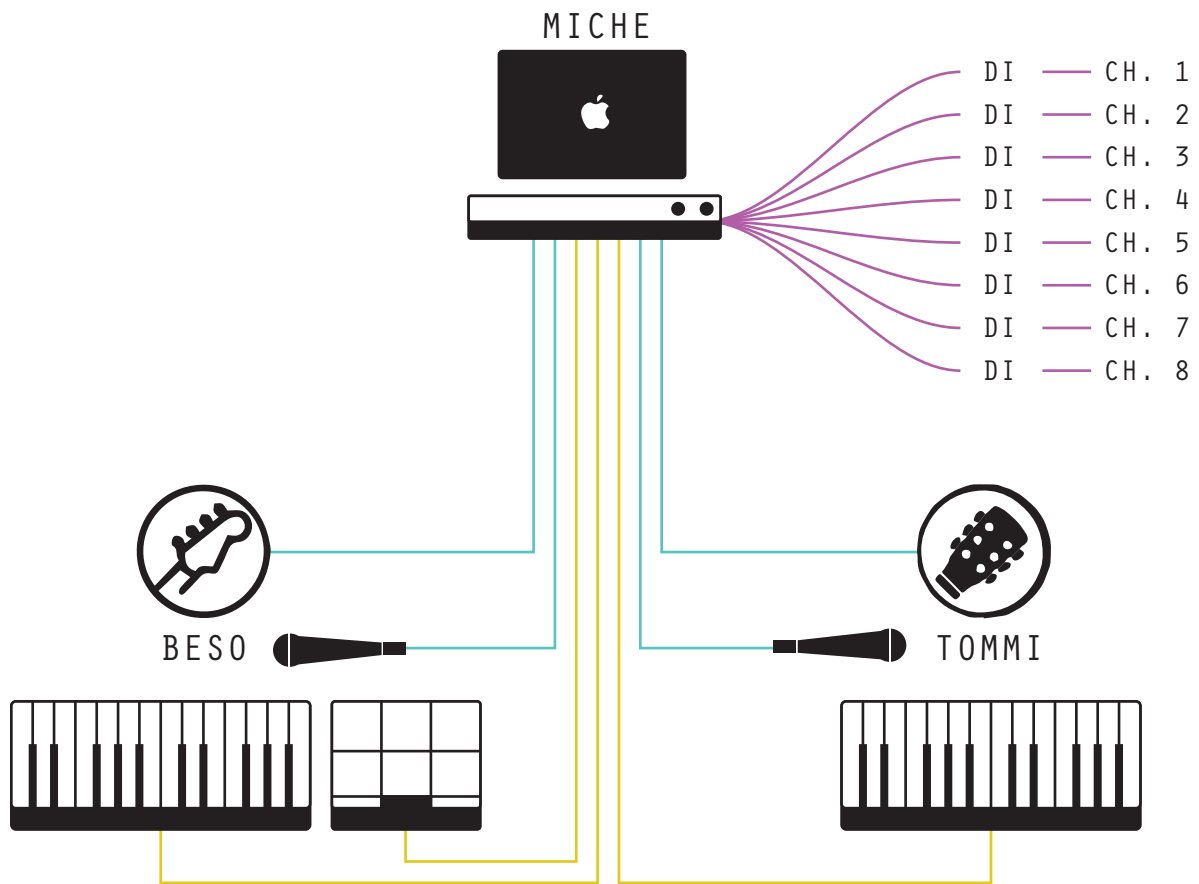

EXRCM

TRIO SET

MIDI
AUDIO
OUTPUT

STAGE

VOCALS

CH. 1 TOMMI
CH. 2 BESO

INSTRUMENTS

CH. 3 TOMMI KEYBOARD
CH. 4 TOMMI GUITAR
CH. 5 BESO KEYBOARD
CH. 6 BESO DRUM PADS
CH. 7 BESO BASS
CH. 8 MICHE SEQUENCES