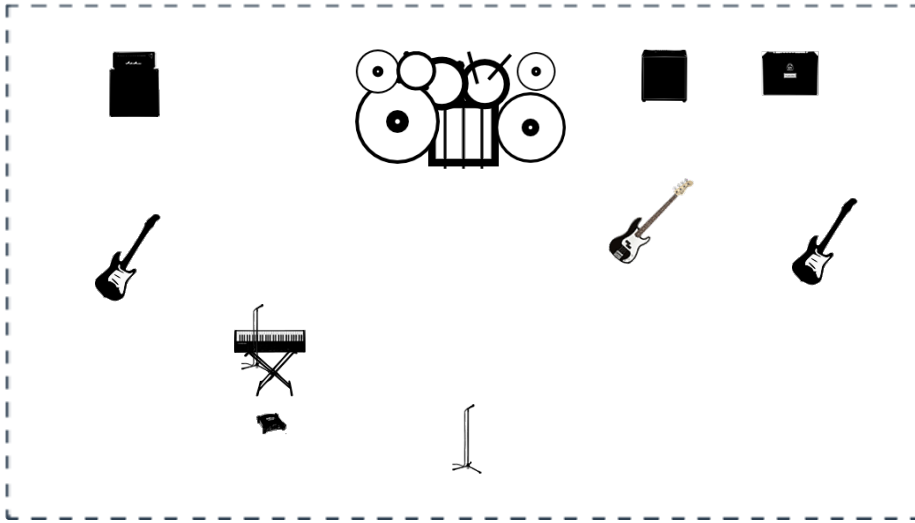

Full Fat Light Bulb Tech Rider

Channels List

	Instrument	Microphone	Effects (optional)	Comments
1	Bass Drum	Shure Beta52		
2	Snare Drum	Shure SM57		
3	Hi-hat	Shure SM57		
4	Floor tom	Shure SM57		
5	Tom	Sennheiser E604		
6	Ride	AKG C414		
7	Crash	AKG C414		
8	Splash	AKG C414		
9	Amplifier (head + cabinet)	Shure SM57		
10	Amplifier (Bass)	Shure Beta52		
11	Amplifier (small)	Shure SM57		
12	Electric guitar	Shure SM57		
13	Electric guitar	Shure SM57		
14	Bass	DI - Línea		
15	Vocals	Shure SM58		
16	Keys	Shure SM57		
17	Vocals	Shure SM58		