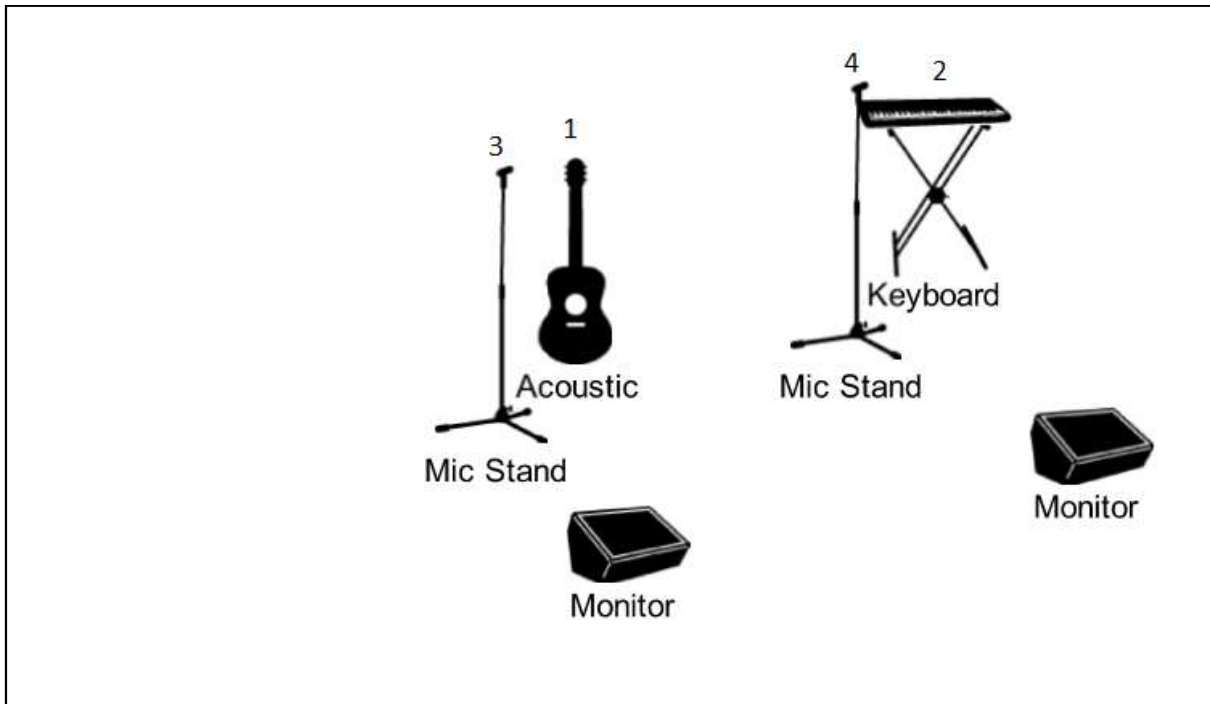

Stage Plot, Channel List

Jakub Pesek

Stage Plot

Channel List

Channel No.	Instrument	Mic / DI	Stand	Insert/effect
1	Guitar	DI	No	
2	Keyboard	DI	Yes	
3	Vocals Mic L	SM58	Yes	Reverb
4	Vocals Mic R	SM58	Yes	Reverb