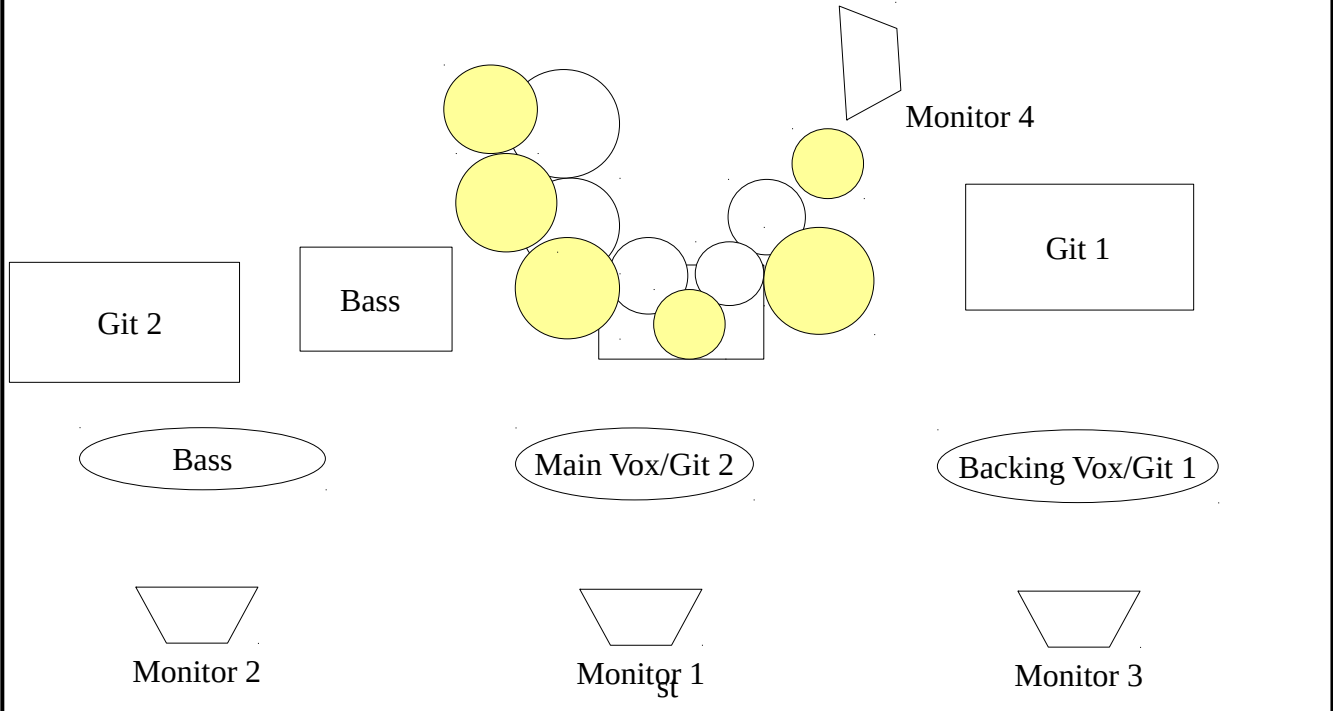

# Chakora

## 1. Stageplot

## 2. Channel list

Channel	Instrument	Input	Inserts/FX
1	Bassdrum	Mic	Gate/Comp
2	Snare	Mic	Gate/Comp
3	Rack Tom 1	Mic	-
4	Rack Tom 2	Mic	-
5	Floor Tom 1	Mic	-
6	Floor Tom 2	Mic	-
7	Overhead L	Mic	-
8	Overhead R	Mic	-
9	Git 1	Mic	-
10	Git 2	Mic	-
11	Bass	D.I. / Mic	-
12	Main Vocals	Mic	Reverb
13	Backing Vocals	Mic	Reverb

## 3. Monitoring

Monitor	Monitoring
Monitor 1	Main Vocals, Git 2, Git 1
Monitor 2	Bass, Git 2, Git 1
Monitor 3	Git 1, Git 2, Backing Vocals
Monitor 4	Git 1, Git 2, Main Vocals