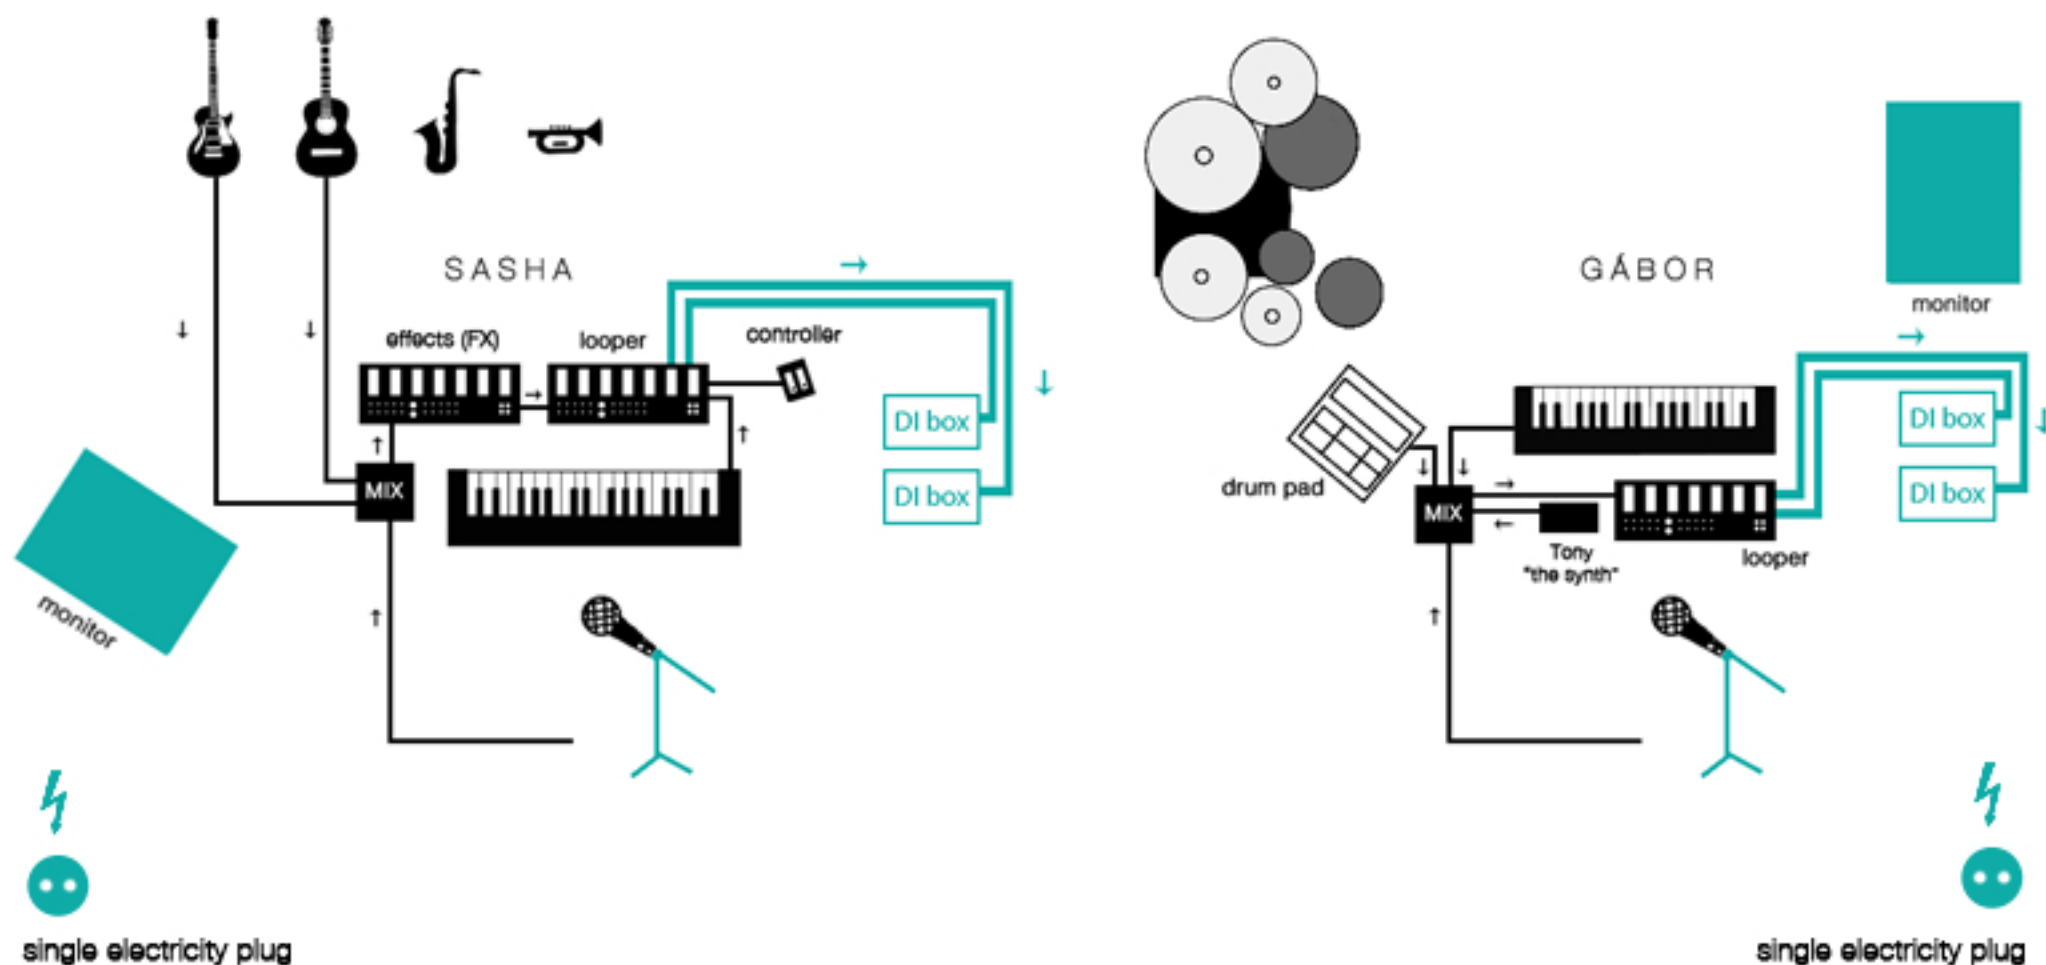

STAGE PLAN

Gonsofus

+421 919 194 450
gonsofus@gmail.com

STAGE

LEFT

RIGHT

SASHA

vocals / trumpet / bass / guitar / keyboards / saxophone / effects / looper

Microphones Stand + clip for sm58

Monitor

2x D.I. box + cables

Single electricity plug

Sasha will send left + right output (jack)

GÁBOR

vocals / drums / keyboards / synth looper

Microphones Stand + clip for sm58

Microphones for:

22" Kick Drum
14" Snare Drum
8" Tom
14" Tom
2x Overhead (left + right)
1x Hi Hat

Monitor

2x D.I. box + cables

Single electricity plug

Gábor will send left + right output (jack)

→ GONSOFUS WILL BRING

→ CLUB MUST PROVIDE