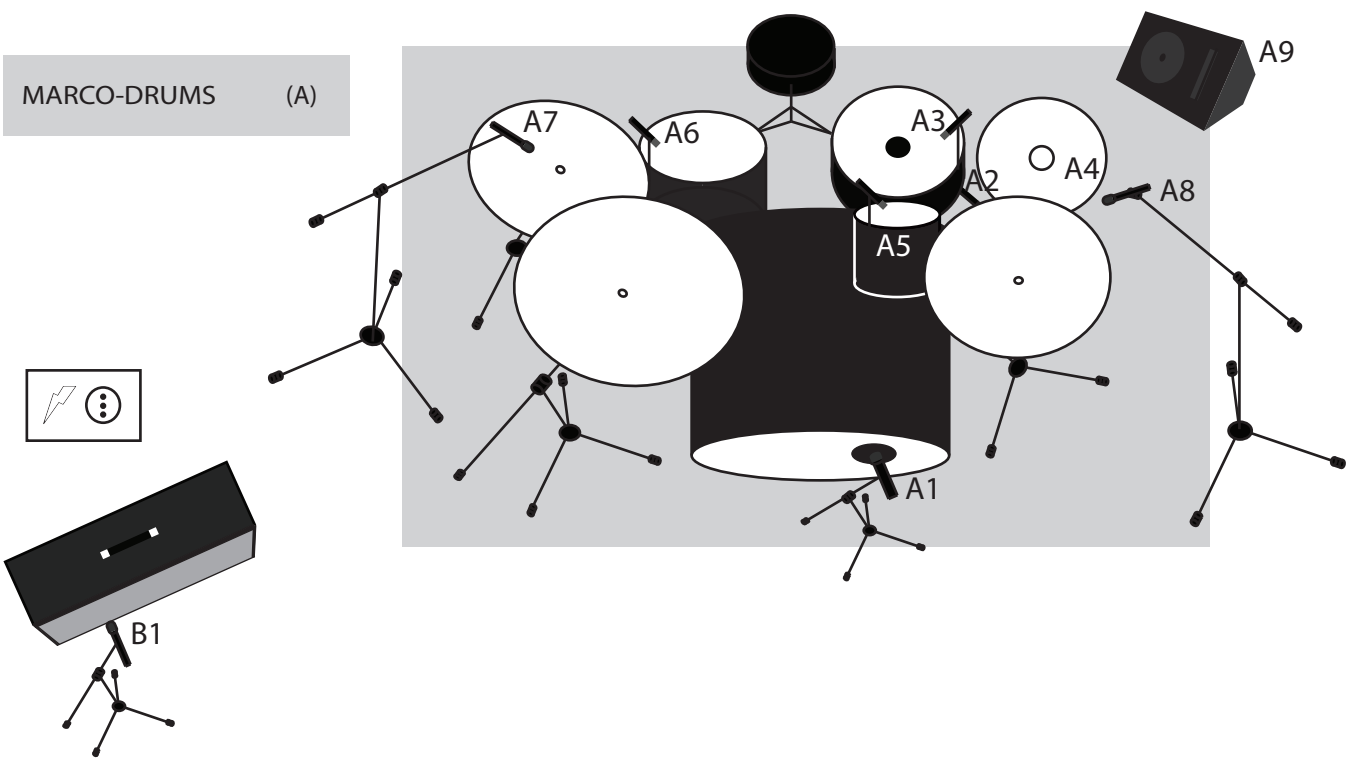

MARCO-DRUMS (A)