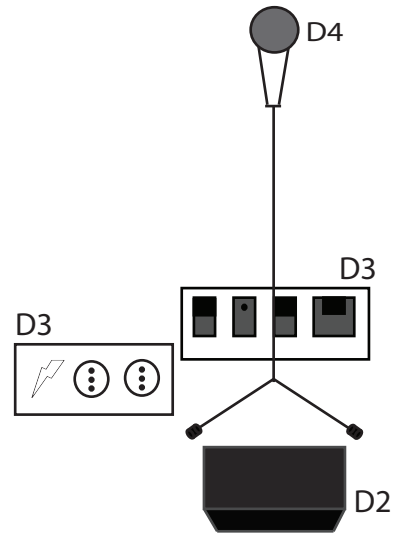

FRAN-VOX-BASS (D)