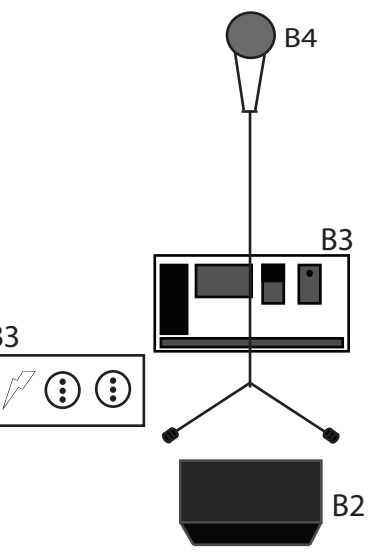

E L K S

STEPH-VOX-LEAD GUITAR (B)