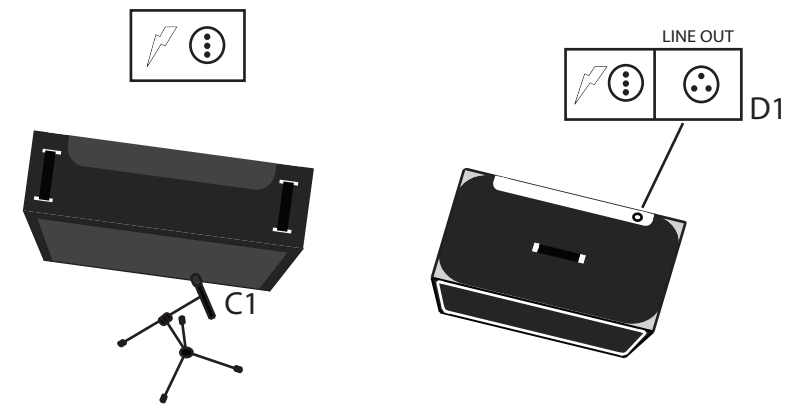

E L K S

STEPH-VOX-LEAD GUITAR (B)