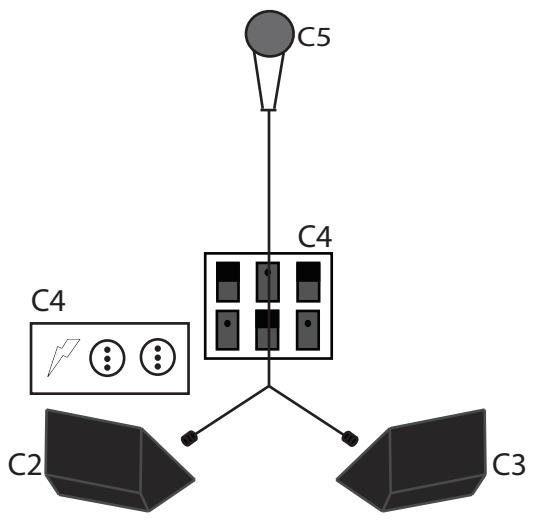

VINCE-VOX-RYTHM (C)