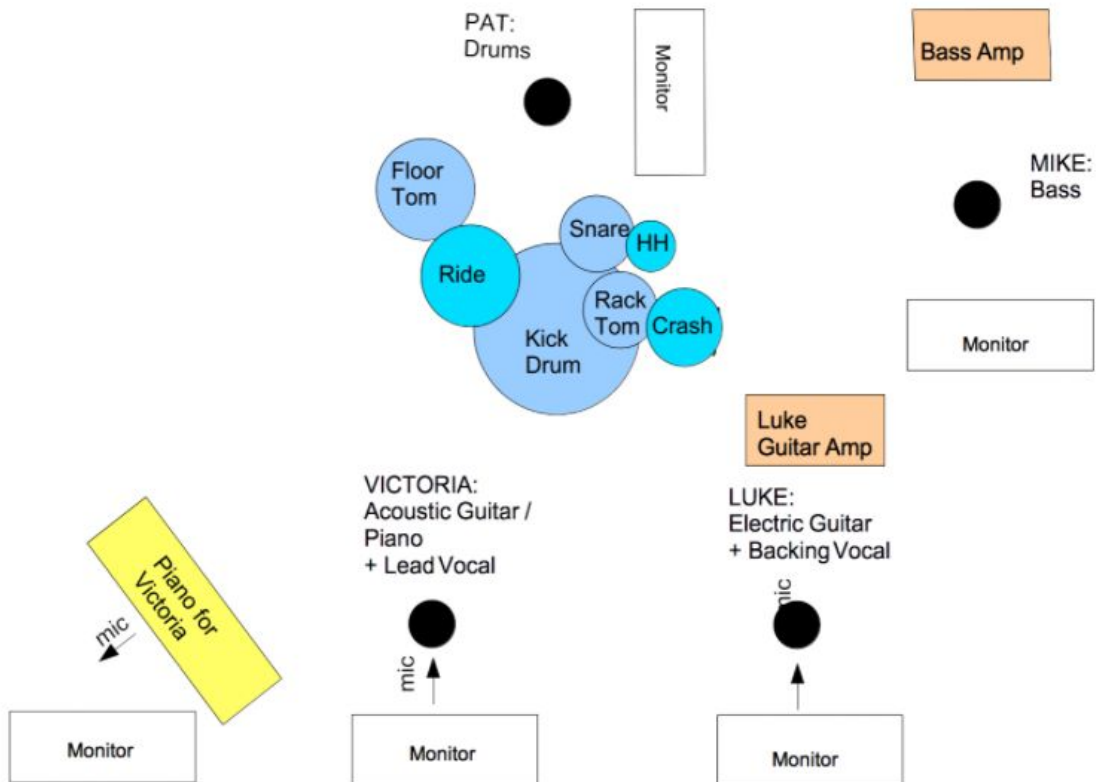

GYPSYFINGERS RIDER

GypsyFingers are a 70's inspired Folk, Rock & Pop duo from London.

- GypsyFingers play live as a 4-piece band.
- Victoria sings lead vocals & plays acoustic guitar on some songs and piano on others.
- Luke sings lead vocals on some songs and acoustic or electric guitar.
- Our drummer (Pat) plays keyboards in certain songs sometimes as well as drums.

1) STAGE PLAN:

2) BACKLINE

GypsyFingers would normally perform with the following backline of their own:

DRUMS:

(1) - Bass Drum, (1) - Snare, (1) - Tom 12", (1) - Floor Tom 16" with legs
(3) - Cymbal Stands, (1) - Hi hat stand, (1) - Snare Stand, (1) - Drum throne,
(2) - Kick pedals, (1) - 8' x 8' drum rug
Zildjian K Cymbals: (1) - 14" crash, (1) - 16" crash, (1) - 20" ride, (1) - Pair hi-hats 13"

BASS: (1) - Ashdown bass amp combo
ELECTRIC GUITAR: (1) - Fender Twin Reverb
KEYBOARDS: (2) - Nord Lead 88 Keyboard (1 x Drummer, 1 x Victoria)
(1) - Hammond XK1 (1 x for Drummer)

3) INPUT LIST

- 1. Kick**
- 2. Snare**
- 3. Hi-Hats**
- 4. OH L**
- 5. OH 2**
- 6. Rack Tom**
- 7. Floor Tom**
- 8. Keys (Victoria)**
- 9. Electric Guitar Amp**
- 10. Victoria Acoustic DI**
- 11. Victoria Keys DI**
- 12. Pats Keys DI**
- 13. Pat Hammond DI**
- 14. Luke Acoustic DI**
- 15. Bass DI**
- 16. Victoria Vocal (at Piano)**
- 17. Victoria Vocal (at Guitar)**
- 18. Luke Vocal (guitar)**
- 19. Pat Vocal (Drums)**
- 20. Bassist Vocal**

GYPSYFINGERS CATERING RIDER

3 x Vegetarian

1 x Vegan

Still water is good.

Beer would be nice too.