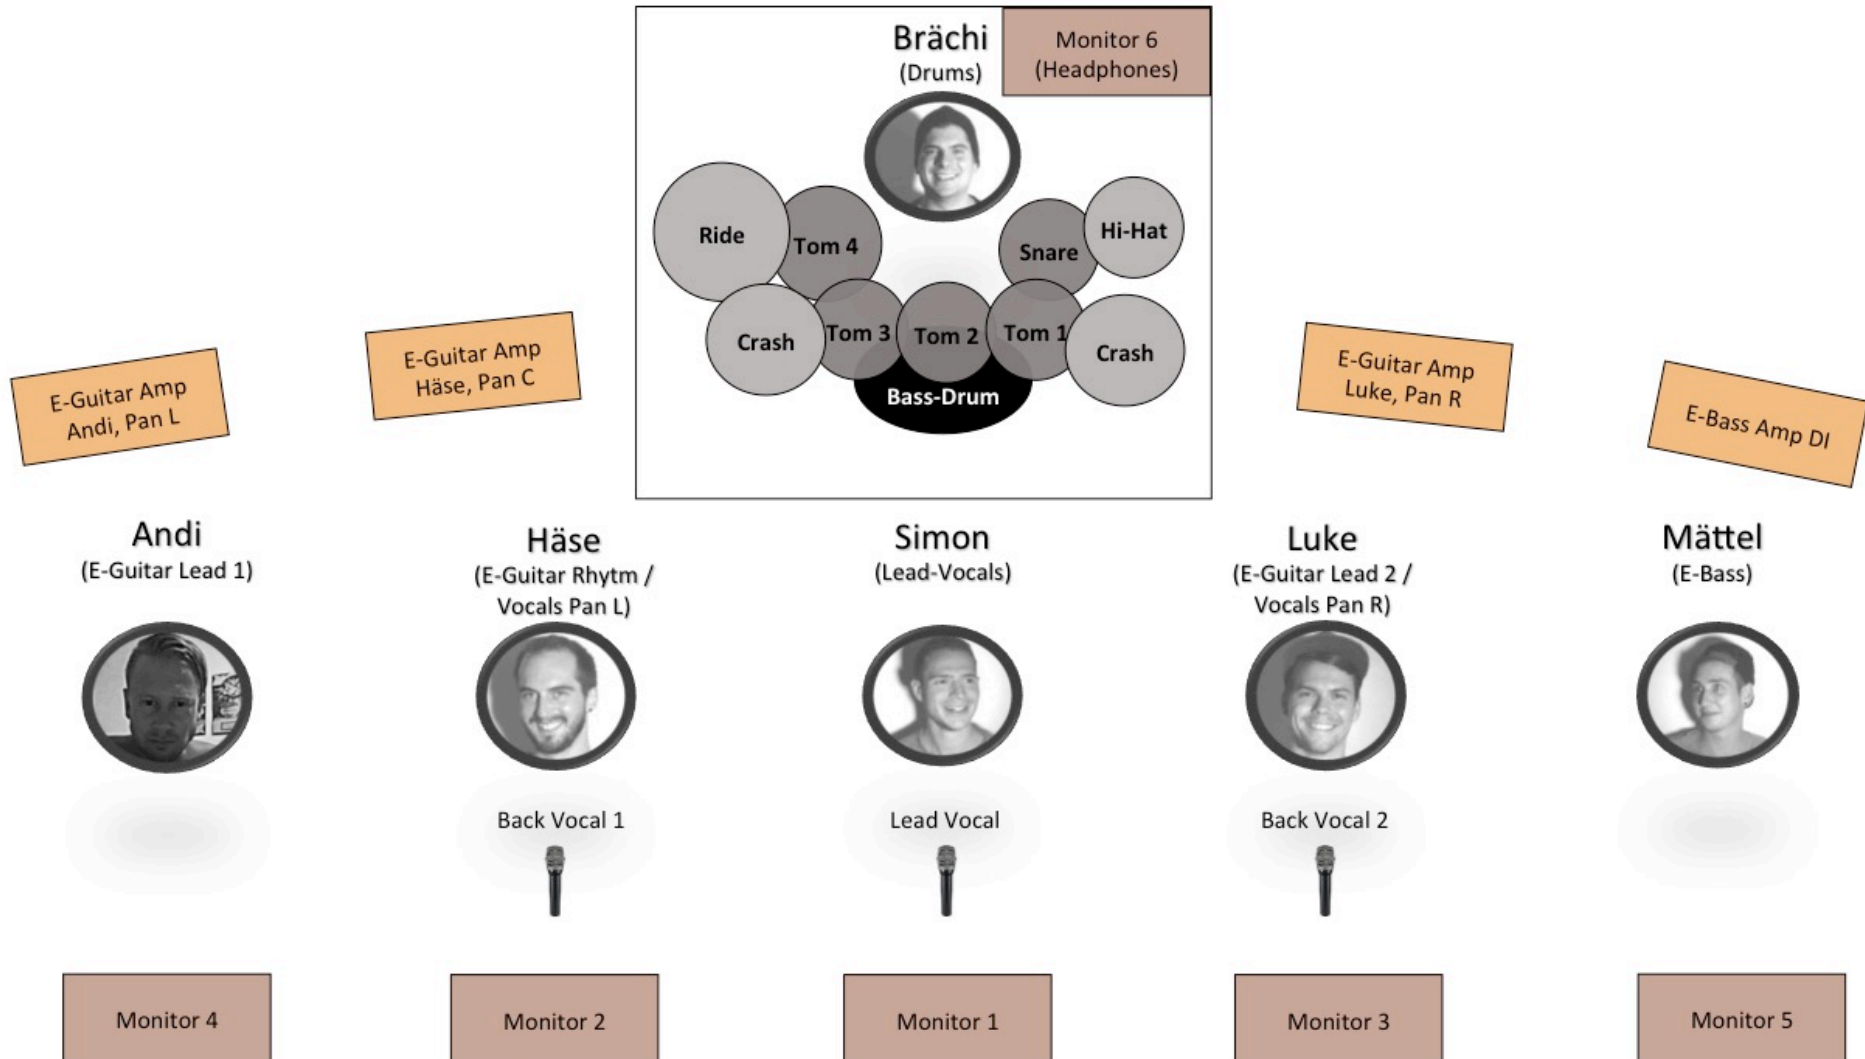

# Stage- & Tech- Rider

## Shambolic Shrinks

Kanal	Instrument
1	Bass Drum
2	Snare
3	Hi-Hat
4	Tom 1
5	Tom 2
6	Tom 3
7	Tom 4
8	Overhead L
9	Overhead R
10	E-Guitar Andi
11	E-Guitar Luke
12	E-Guitar Häse
13	E-Bass
14	Lead Vocal Simon
15	Back Vocal1 Häse
16	Back Vocal2 Luke

### Guitar Amps:

- Amp Andi – Marshall JCM-800 Head and Orange Box 2x12“
- Amp Häse – VOX AC12 C2x, 2X12“
- Amp Luke – Hughes&Kettner Edition Tube, 1x12“
- BassAmp Mättel – TC Electronic BG 500 115, With Direct Out