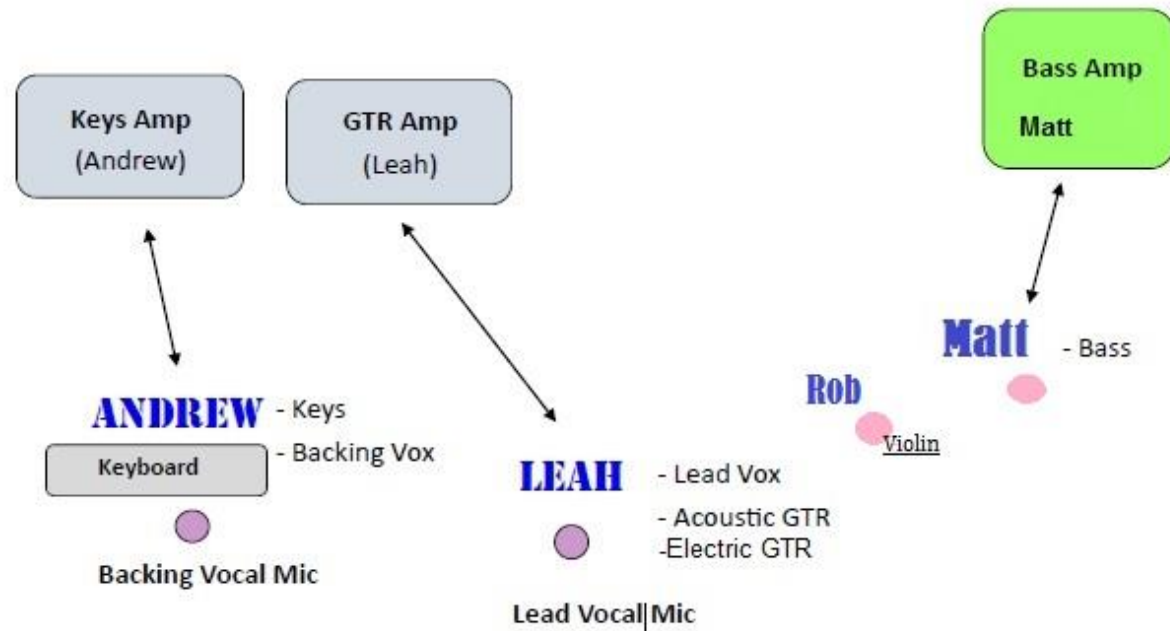

# Keto Stage Plan

## Channel List / Tech Rider:

<u>Bass Mic</u>	RE-20 or equal
<u>Bass DI</u>	
<u>Guitar Amp x 2</u>	SM57 or equal
<u>Keys Amp</u>	SM57 or equal
<u>Keys DI</u>	(Stereo)
<u>Lead Vocal</u>	SM58
<u>Backing Vocal</u>	SM58

## Bass Amp

Keto usually performs as a 3 piece (Andrew, Leah and Matt) but Leah also performs solo sometimes. At times the violinist joins. Lineup will be specified at time of booking