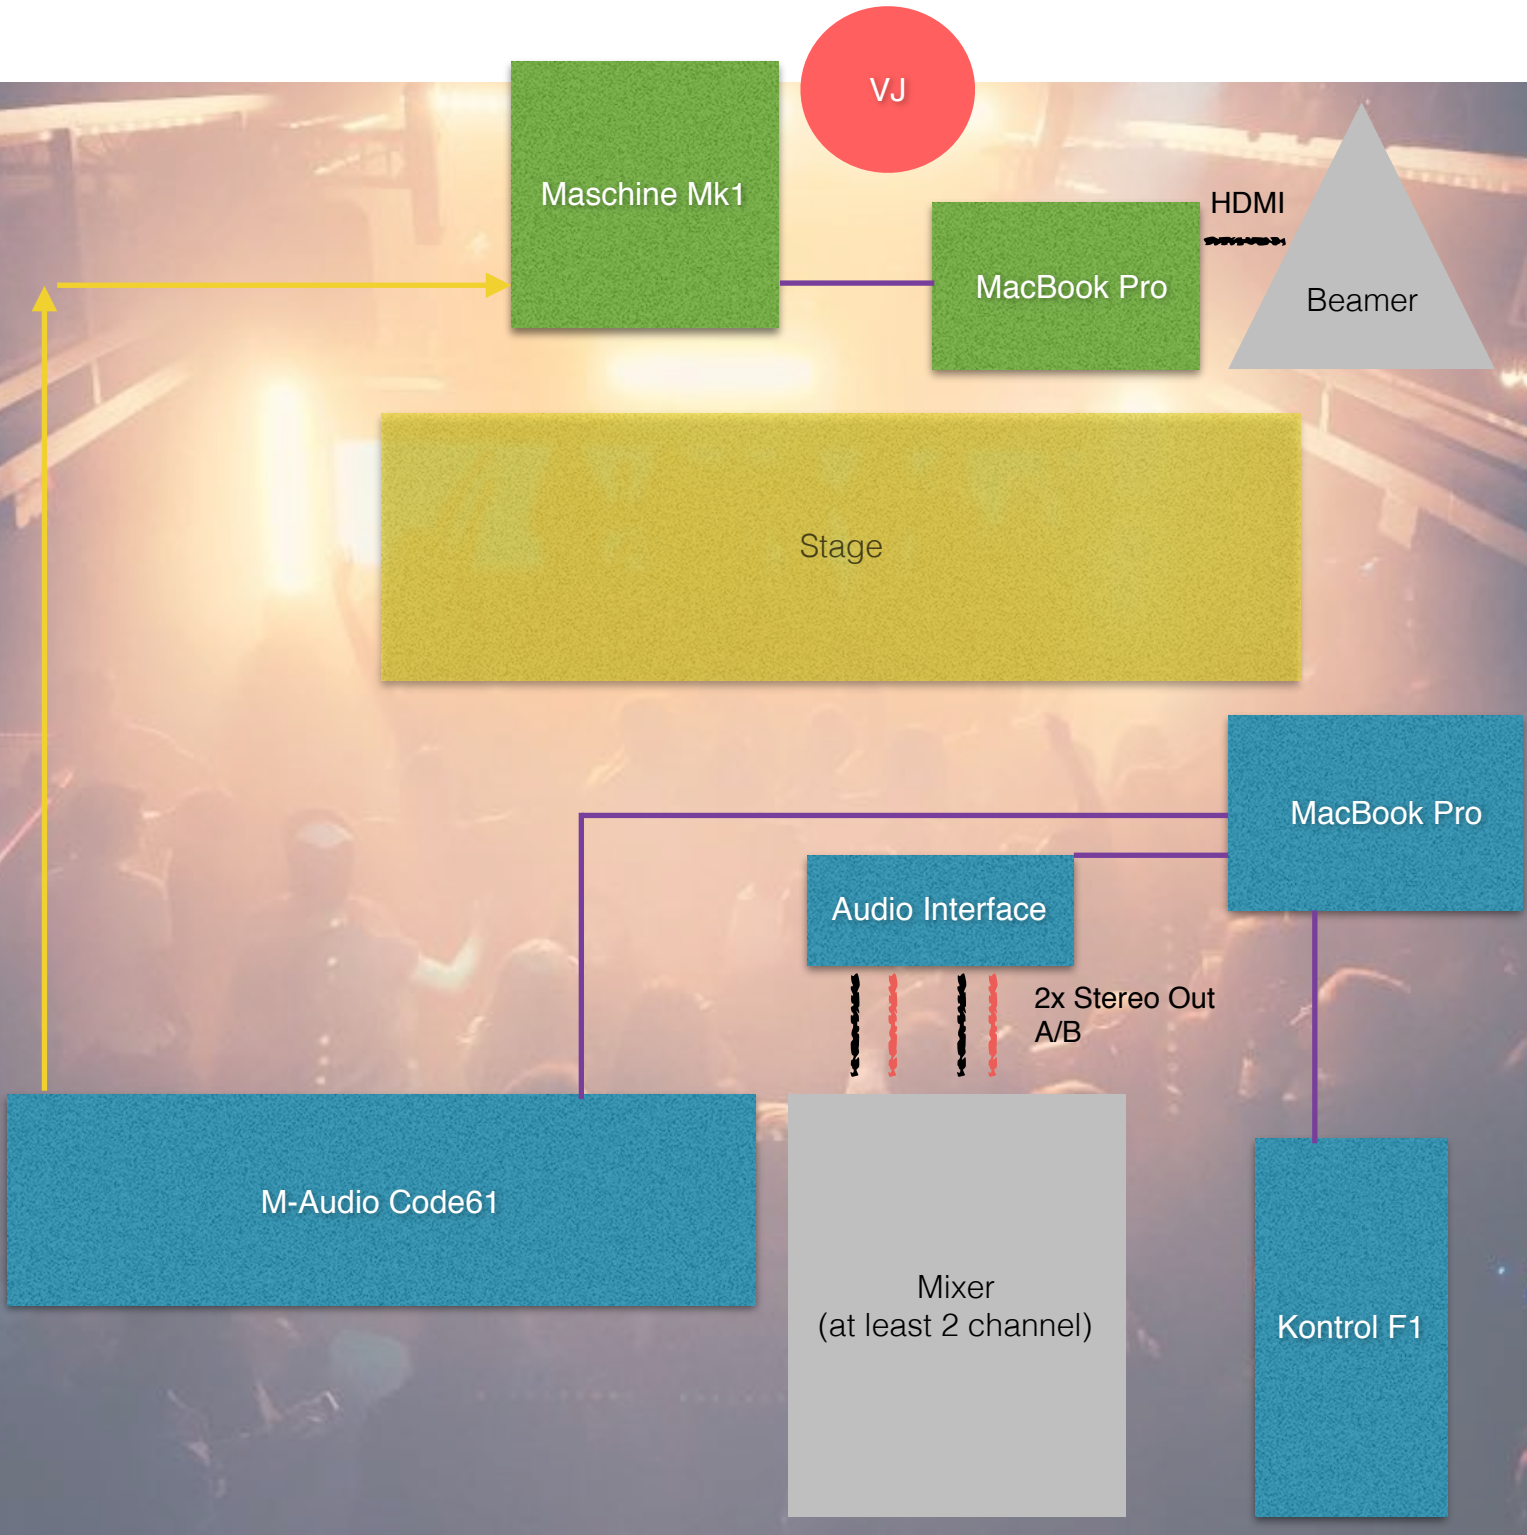

MUDAZE - Technical Rider

-  Mudaze Equipment
-  needed equipment from Location
-  MIDI
-  Timecode