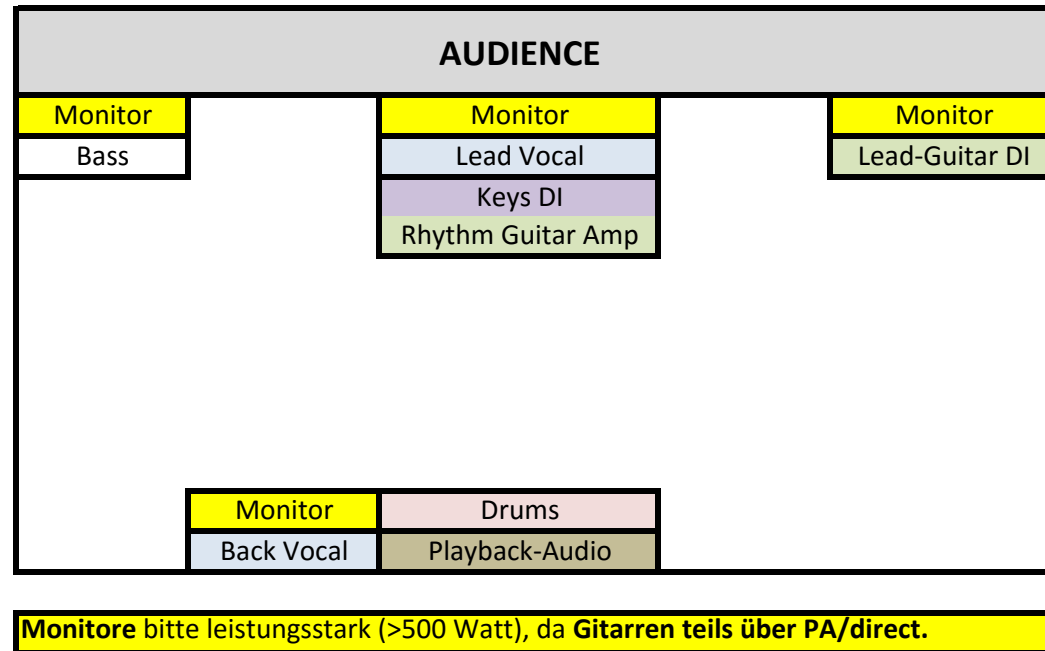

CASUAL FRIDAY - Technical Rider		
Input	Instrument	Insert
1	Lead Vocal Front	Vocal Mic
2	Keyboard	DI Box mono
3	Rhythm Guitar	Amp -> Mic
4	Lead Guitar	XLR Out
5	E-Bass	Amp -> Mic/XLR
6	Playback-Audio	DI XLR mono
7	Bassdrum	Drum Mic
8	Snare	Drum Mic
9	Hihat	Drum Mic
10	2 Toms	Drum Mic
11	Ride	Drum Mic
12	Crash	Drum Mic
13	Back Vocal Drummer	Vocal Mic