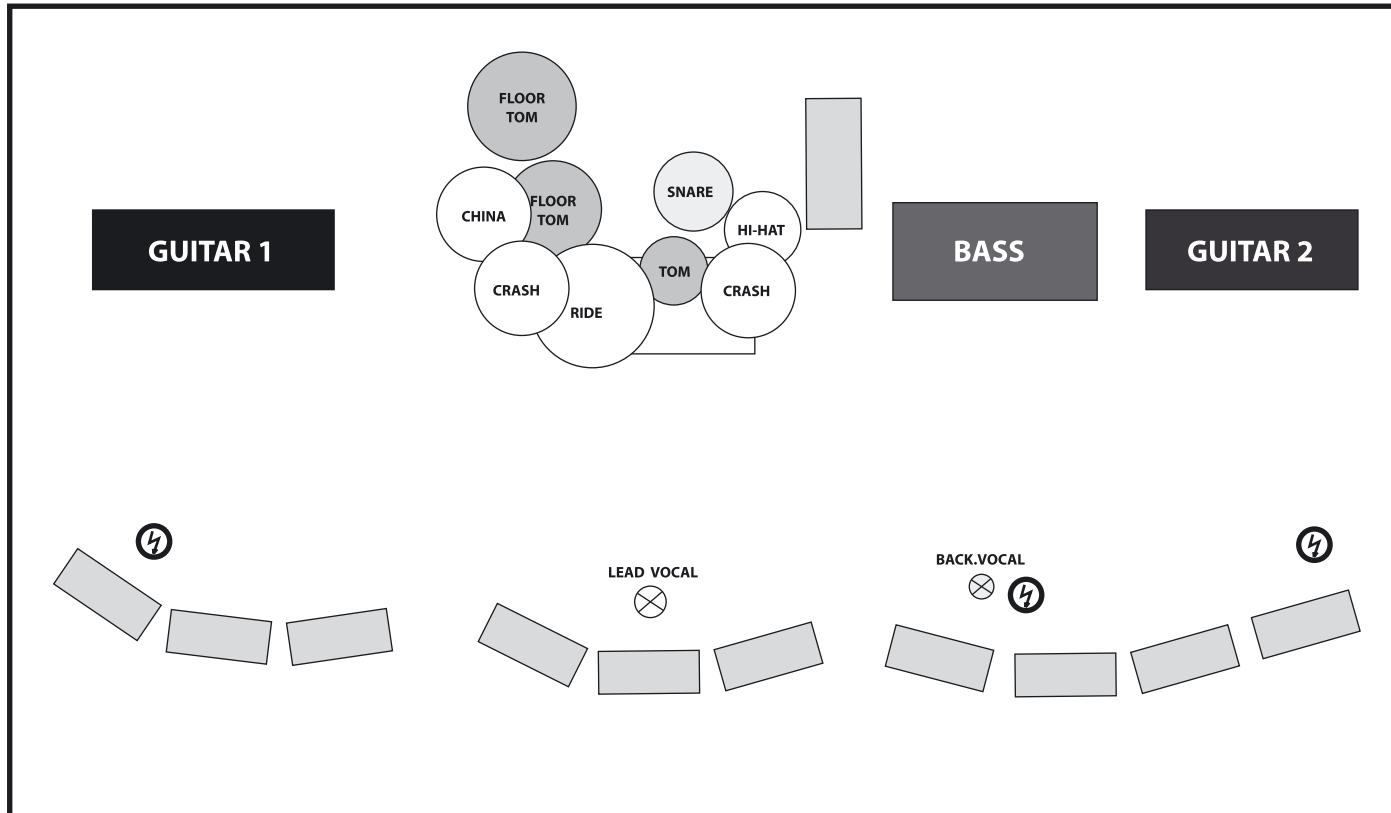

# ELEVEN - Technical rider

www.elevenmusic.net

GUITAR 1 : Marshall JCM800

GUITAR 2 : VOX AC30

BASS: Trace Elliot + 4xbox