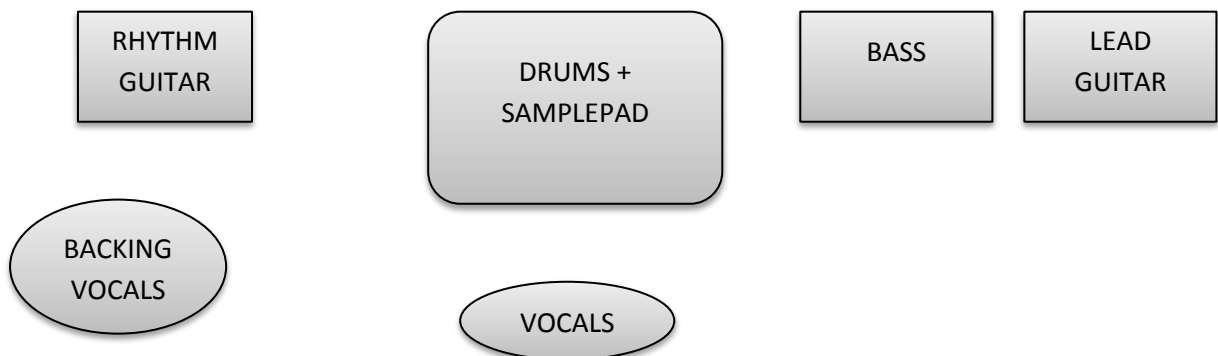

RUINS OF PERCEPTION

Technical Rider

INSTRUMENT		MIC/DI
Drums	Bass Drum	Grenzfläche Kondensator (bspw. Shure Beta 91)
	Snare	Shure SM 57
	Tom High	Dynamisch (Sennheiser e 904 o.Ä.)
	Tom High Mid	-II-
	Tom Mid	-II-
	Tom Low	-II-
	Cymbals	Großmembran Kondensator (falls nötig)
	Samplepad	DI (Stereo)
Bass	Yamaha BBT 500H	DI (XLR)
Lead Guitar	Line6 Pod HD500x	DI (XLR)
Rhythm Guitar	Line6 Pod HD500x	DI (XLR)
Lead Vocals		Shure SM 58
Backing Vocals		Shure SM 58

Stageplan

Adrian - Vocals // Henry - Lead Guitar // Max - Rhythm Guitar + Backing Vocals // Hagen - Bass // Jonas - Drums

Kontakt: www.facebook.com/ruinsofperception // ruinsofperception@gmail.com