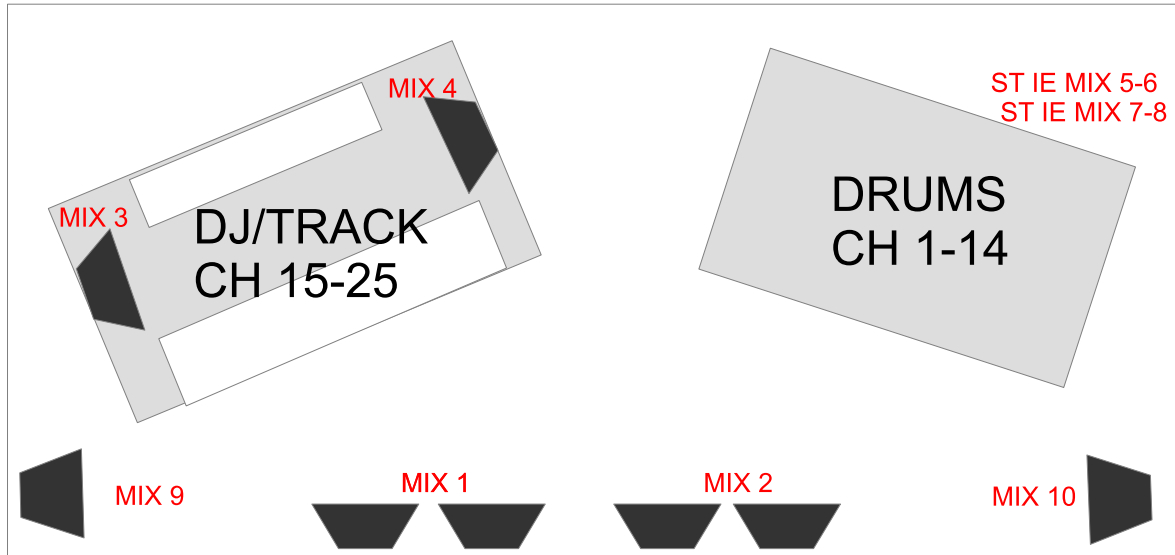

# BLACK DANIELS TECH SPEC

CH	INPUT	MIC	INSERT	STAND	MISC
1	KICK IN	OWN	GATE	NO	GRP COMP 1-2
2	KICK OUT	OWN	GATE	NO	GRP COMP 1-2
3	KICK 2	BETA 52	GATE	NO	GRP COMP 1-2
4	SN 1 TOP	SM 57	COMP	NO	GRP COMP 1-2
5	SN 1 BTM	604		NO	GRP COMP 1-2
6	SN 2 TOP	SM 57	COMP	SMALL BASE	GRP COMP 1-2
7	SN 2 BTM	604		NO	GRP COMP 1-2
8	SN 3	604	COMP	NO	GRP COMP 1-2
9	HAT L	COND		NO	GRP COMP 1-2
10	HAT R	COND		NO	GRP COMP 1-2
11	FLOOR	604	GATE	NO	GRP COMP 1-2
12	RIDE	COND		SMALL BASE	GRP COMP 1-2
13	OH 2	OWN		TALL BOOM	GRP COMP 1-2
14	OH 3	OWN		NO	GRP COMP 1-2
15	TRACK 1L	DI		NO	GRP COMP 1-2
16	TRACK 1R	DI		NO	GRP COMP 1-2
17	TRACK 2L	DI		NO	GRP COMP 3-4
18	TRACK 2R	DI		NO	GRP COMP 3-4
19	TRACK 3L	DI		NO	GRP COMP 3-4
20	TRACK 3R	DI		NO	GRP COMP 3-4
21	TRACK 4	DI	COMP	NO	GRP COMP 3-4
22	DJ L			NO	GRP COMP 3-4
23	DJ R			NO	GRP COMP 3-4
24	DJ MON			NO	GRP COMP 3-4
25	DJ MON			NO	GRP COMP 3-4
26	WL 1			TALL BASE	GRP COMP 5-6
27	WL 2			TALL BASE	GRP COMP 5-6
28	WL 3			TALL BASE	GRP COMP 5-6