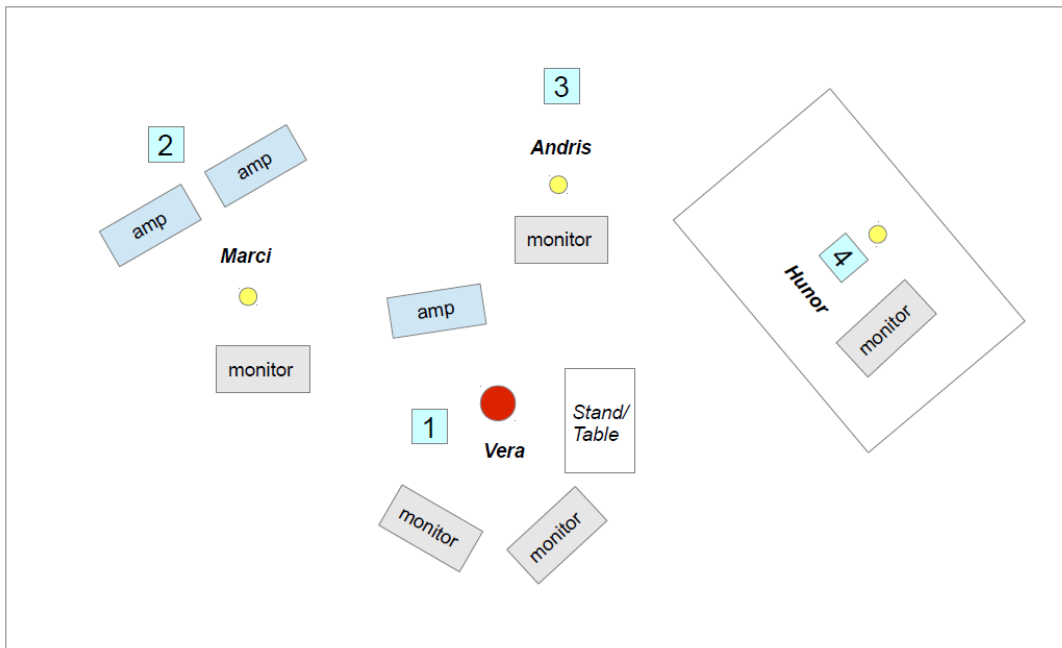

Vera Jonas Experiment

Channel List

Inputs	Instruments	Microphones	Stands
1.	Kick	D6 / B52	small boom
2.	Snare	SM57	clip
3.	Rack tom	D2 / e604	clip
4.	Floor tom	D4 / e604	clip
5.	HH	KSM 137	boom
6.	OH	KSM 137	boom
7.	Double bass	XLR	-
8.	ebass	DI	-
9.	Git1 L	SM57	small boom
10.	Git1 R	SM57	small boom
11.	Git2	SM57	small boom
12.	AC Git	XLR	-
13.	Looper	DI	-
14.	Vocal (git1)	SM58	boom
15.	Vocal (drums)	SM58	boom
16.	Lead Vocal	we bring	boom

Stage floor monitors : 4 pcs. – 12" 2" fullrange – min. 500 WRMS

Jónás Vera Experiment
(extended)