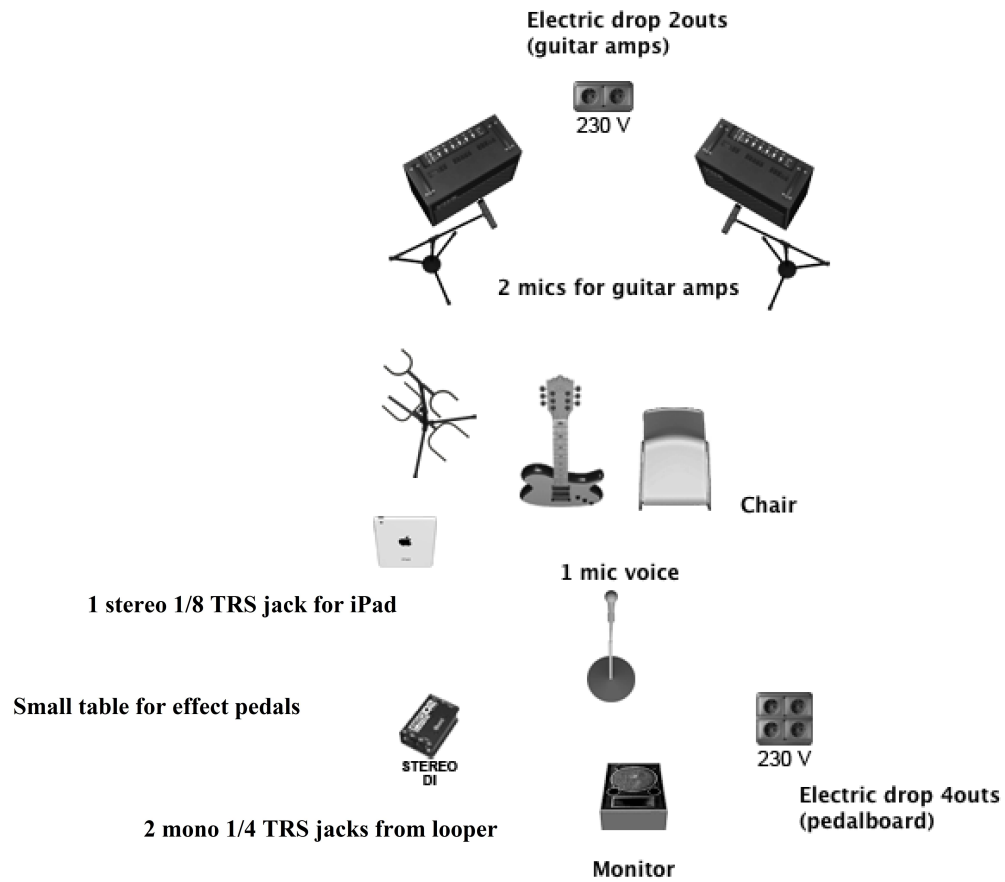

**BORIS BELICA
Stage Plan**

Optional requirements for guitar amps (for far venues):
 - 2 guitar all tube amps min.30W, 12" speaker (e.g. Vox AC30, Laney VC30, Fender Hot Rod, Fender Twin Reverb etc.)

--	--	--	--	--	--