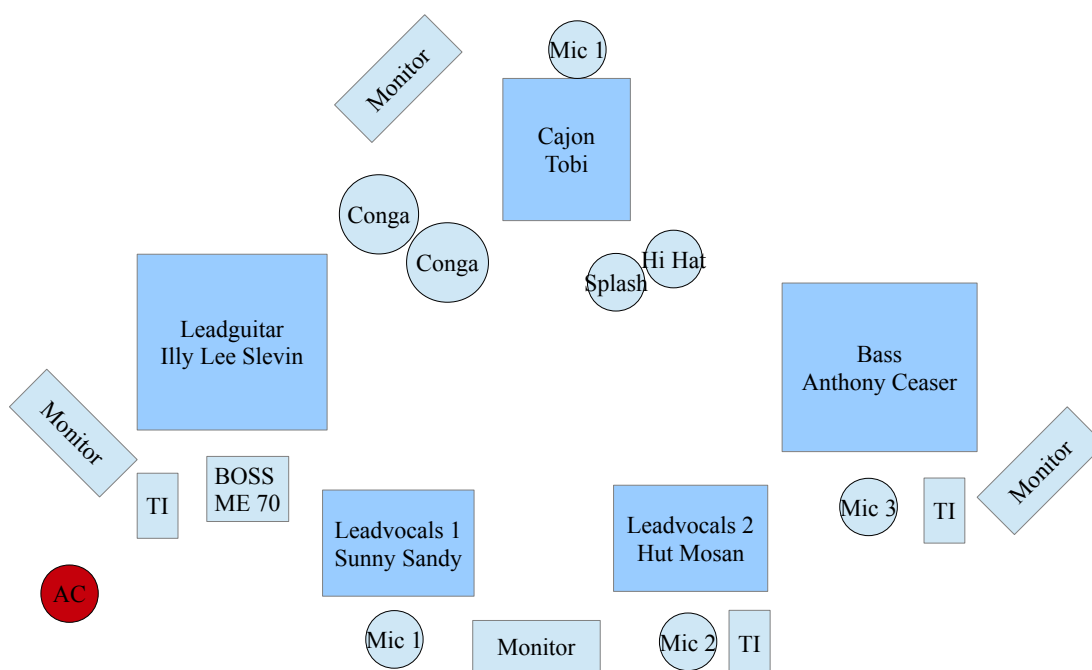

# A Walk in a Park

## Technical Rider

01 Cajon (Mic)

02 Hi Hat

03 Splash

04 Congas

05 Guitar TI Box: BOSS ME 70 Effektgerät

06 Guitar TI Box

07 Bass TI Box

08 Leadvocals 1

09 Leadvocals 2

10 Backvocals

## Hospitality Rider

Crate of Beer, Mineral Water, Hot Meals