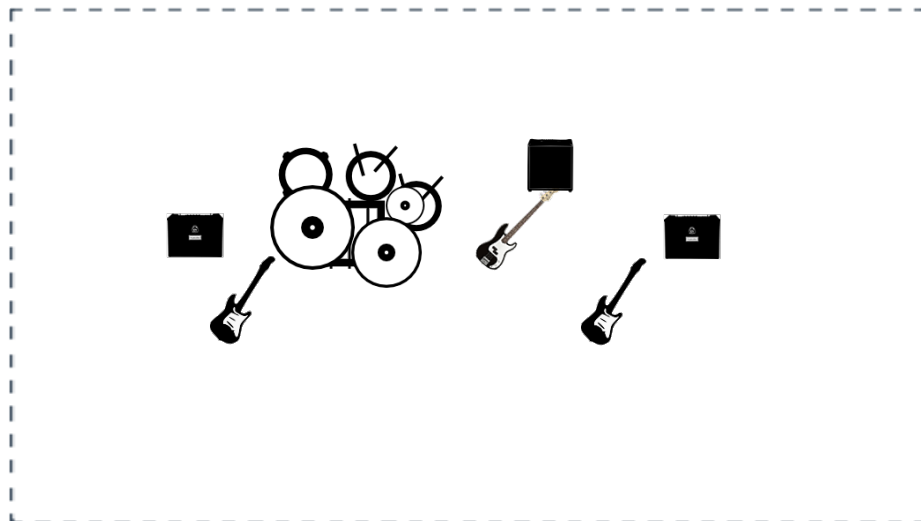

"On" - Band Techrider

Scenario size: 6.00 x 6.00

Channels List

	Instrument	Microphone	Effects (optional)	Comments
1	Electric guitar	Shure SM57		
2	Electric guitar	Shure SM57		
3	Bass	DI - Línea		
4	Amplifier (small)	Shure SM57		
5	Amplifier (Bass)	Shure Beta52		
6	Bass Drum	Shure Beta52		
7	Snare Drum	Shure SM57		
8	Snare Drum	Shure SM57		
9	Floor tom	Shure SM57		
10	Ride	AKG C414		
11	Hi-hat	Shure SM57		
12	Crash	AKG C414		