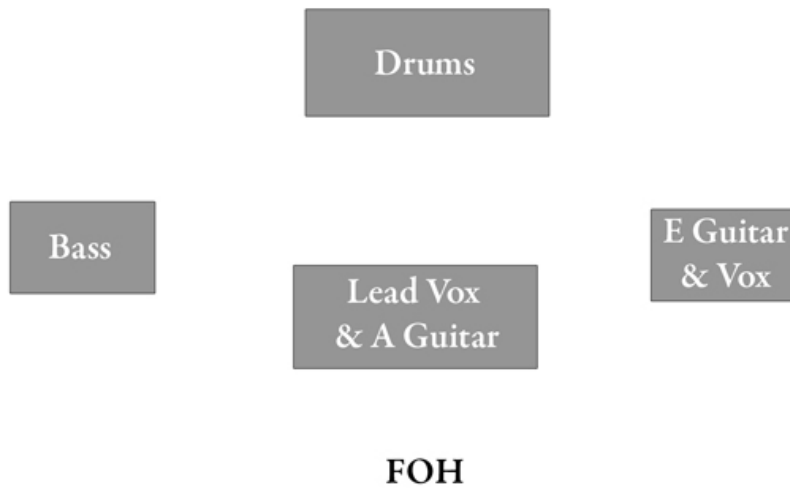

Tech Spec & Stage Plan

Big Steve

| Instrument | Route | Channel |
|------------------------|-------------------|---------|
| Kick | Mic - XLR | 1 |
| Snare | Mic - XLR | 2 |
| HH | Mic - XLR | 3 |
| OH L | Mic - XLR | 4 |
| OH R | Mic - XLR | 5 |
| Bass | DI or XLR via amp | 6 |
| Acoustic Guitar | XLR via amp | 7 |
| Electric Guitar | Mic - XLR | 8 |
| Lead Vox | Mic - XLR | 9 |
| Backing Vox (E Guitar) | Mic - XLR | 10 |

BIG STEVE STAGE PLAN