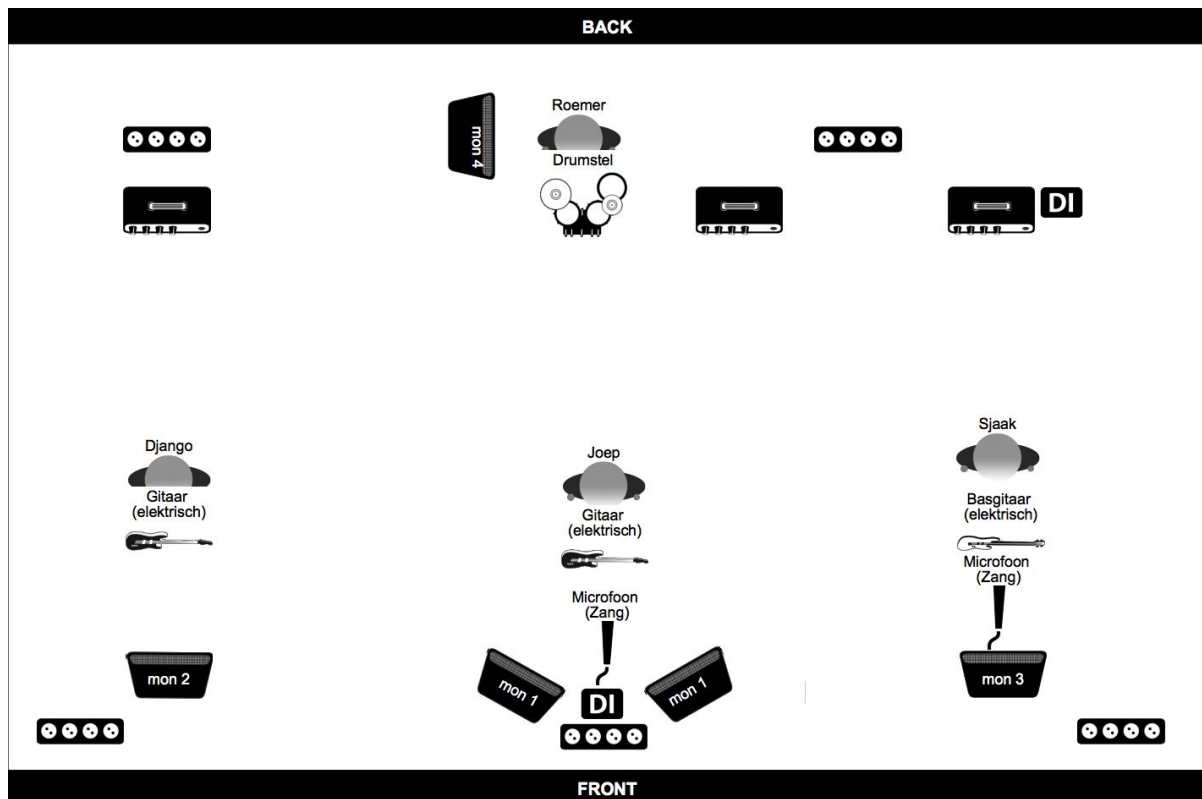

Moon Tapes: Technical Rider

Contact:

Roemer Vermeulen: +31 (0)6 38 11 64 20

Django Duijns: +31 (0)6 38 50 38 36

moontapes@hotmail.com

Technische specs:

Vocals	Lead voc.	Shure beta 57 / SM58 maakt gebruik van Boss RE-20 Space Echo MIC > SPACE ECHO (jack in- en uit) > DI FX op mixer: Reverb
	Backing voc.	SM58 FX op mixer: Reverb
Drums (minimum van 5 kanalen)	Pearl 'All Maple Shell' 22"/16"/13" & 14" snare	OH: stereo paar AKG C214 of vergelijkbaar Snare: Shure SM57, snare bottom is pre Kick: Shure beta 52A Floortom: Sennheiser MD421
Gitaren	Fender Blues Deluxe	Sennheiser MD421* / SM57 of vergelijkbaar
	VOX AC15	Sennheiser MD421* / SM57 of vergelijkbaar
Basgitaar	Fender Bassman TV Ten	Sennheiser MD421* XLR balanced Line-out (/ D.I. = optional)
Stroompunten		3 versterkers
		6 stroompunten voor effect apparatuur

*The band is able to bring two old MD421's by themselves if requested.

Preferred microphones are only guidelines.

Stage plan:

Line-up:

Name	Instrument
Joep	Lead voc. & Guitar 2
Django	Guitar 1
Roemer	Drums
Sjaak	Backing voc. & Elec. Bass Guitar