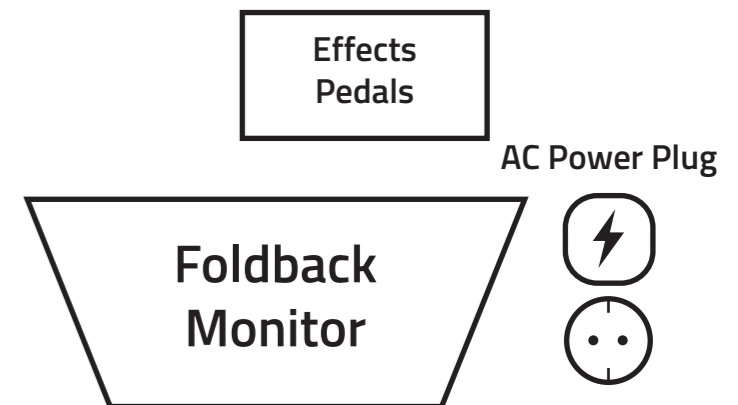

## Wings Of Glory

AC Power Plug

AC Power Plug

Drum Set\*:  
1 Kick Drum, 1 Snare Drum, 3 Toms, 1 Hi-Hat,  
2 Crash Cymbals, 1 China Cymbal, 1 Ride Cymbal

AC Power Plug

\* = Rhythm Guitarist uses Wireless System