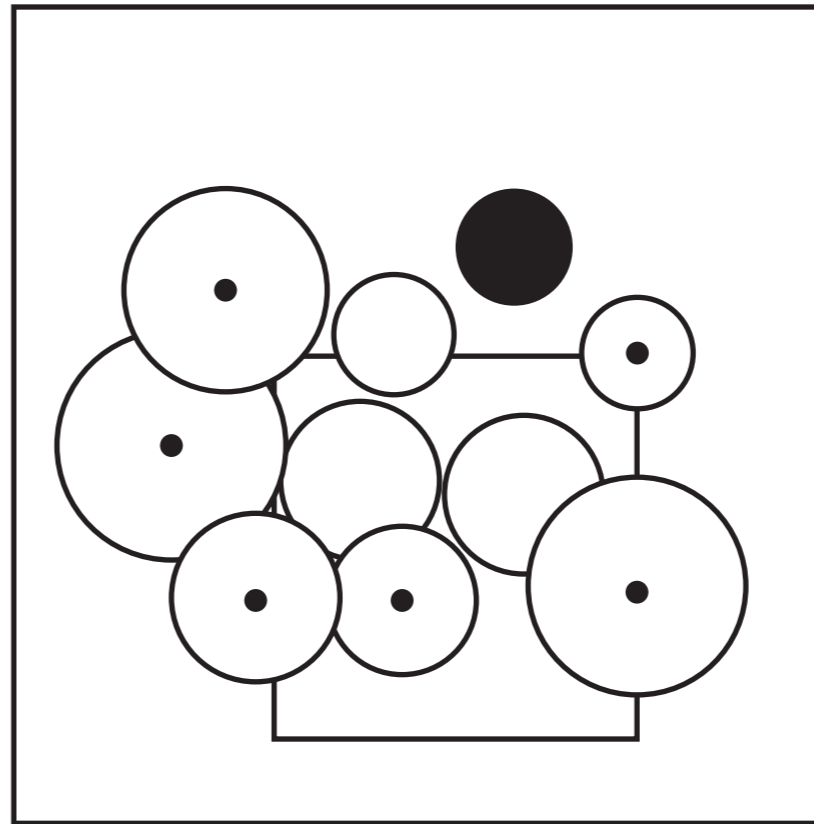

# Stagerider

## Wings Of Glory

AC Power Plug

AC Power Plug

Drum Set\*:  
1 Kick Drum, 1 Snare Drum, 3 Toms, 1 Hi-Hat,  
2 Crash Cymbals, 1 China Cymbal, 1 Ride Cymbal

AC Power Plug

\* = Rhythm Guitarist uses Wireless System