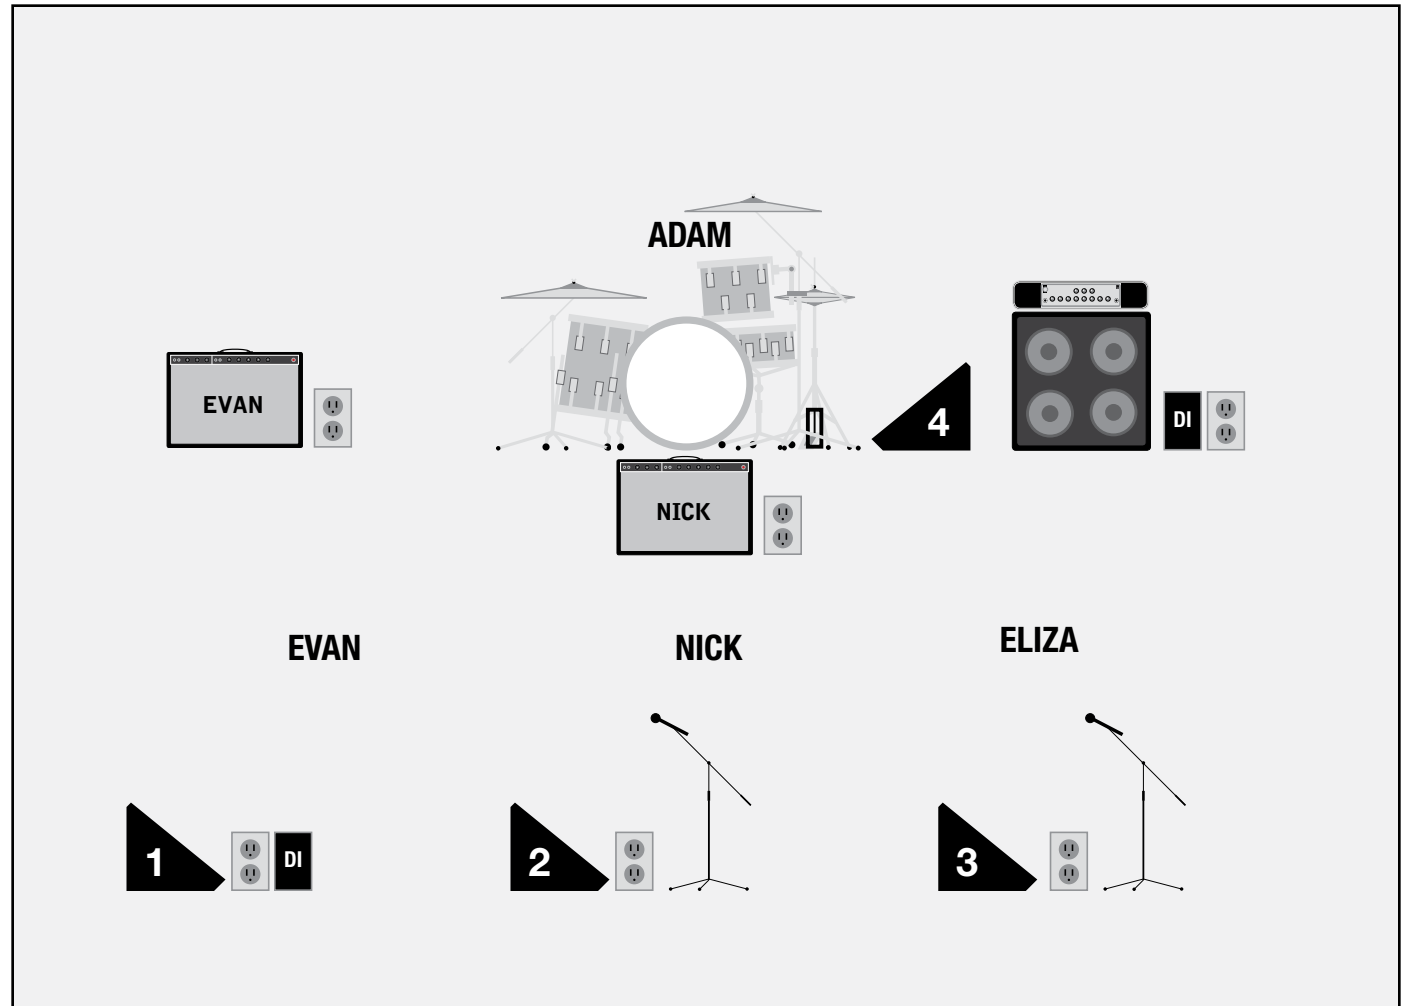

MAUNO

technical specifications

personnel

Nick Everett	vox, guitar
Eliza Niemi	vox, bass
Evan Matthews	keys, guitar
Adam White	drums

input list

- 01 KICK IN*
- 02 KICK OUT
- 03 SNARE TOP
- 04 SNARE BOTTOM
- 05 HI HATS
- 06 RACK TOM
- 07 FLOOR TOM
- 08 OH L
- 09 OH R
- 10 BASS DI
- 11 BASS MIC
- 12 GUITAR AMP MIC SR
- 13 GUITAR AMP MIC SC
- 14 KEYS DI
- 15 NICK VOCAL
- 16 ELIZA VOCAL

*Input list is a best-case, festival scenario. Drum input choices are at the discretion of the house technician.

contact

Nick Everett | vox, guitar
902 580 1054 | grampamauno@gmail.com

stage plot

legend