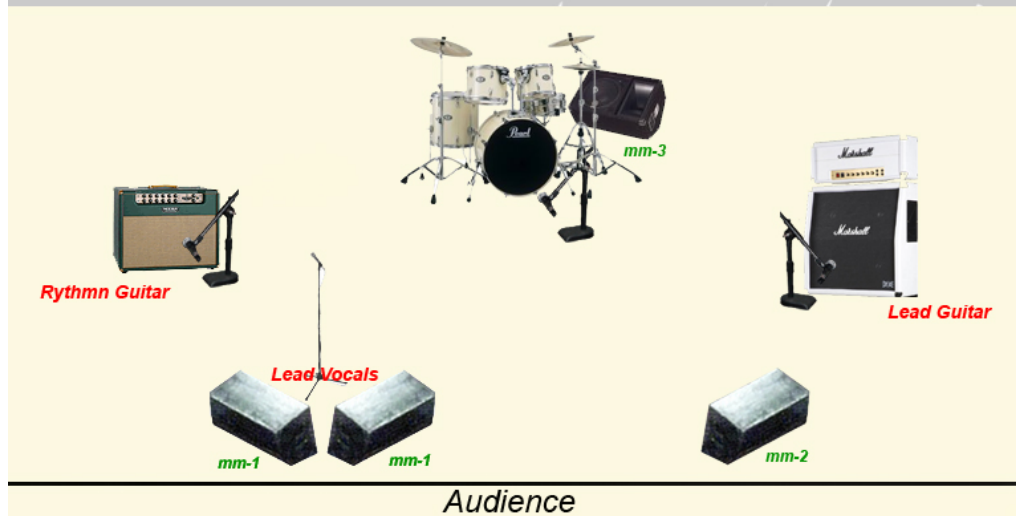

THE VITALS

The Vitals Input List

Microphones and DI

- 1 x lead vocal mic
- 2 x electric guitar amps
- 1 x DI box for electronic drum pad

DRUM KIT (sound engineer decides mic. technique)

- 1 x Snare drum
- 1 x Kick drum
- 1 x Rack tom
- 1 x Floor tom
- 1 x Hi-Hat
- 2 x Crash cymbals
- 1 x Ride cymbal

Monitor List

- 2 x monitors for lead vocalist: mm-1 (60% vocals, 10% rhythm guitar, 15% lead guitar, 15% electronic drums)
- 1 x monitor for lead guitarist: mm-2 (40% vocals, 40% rhythm guitar, 20% electronic drums)
- 1 x monitor for drummer: mm-3 (40% vocals, 15% rhythm guitar, 15% lead guitar, 30% electronic drums)