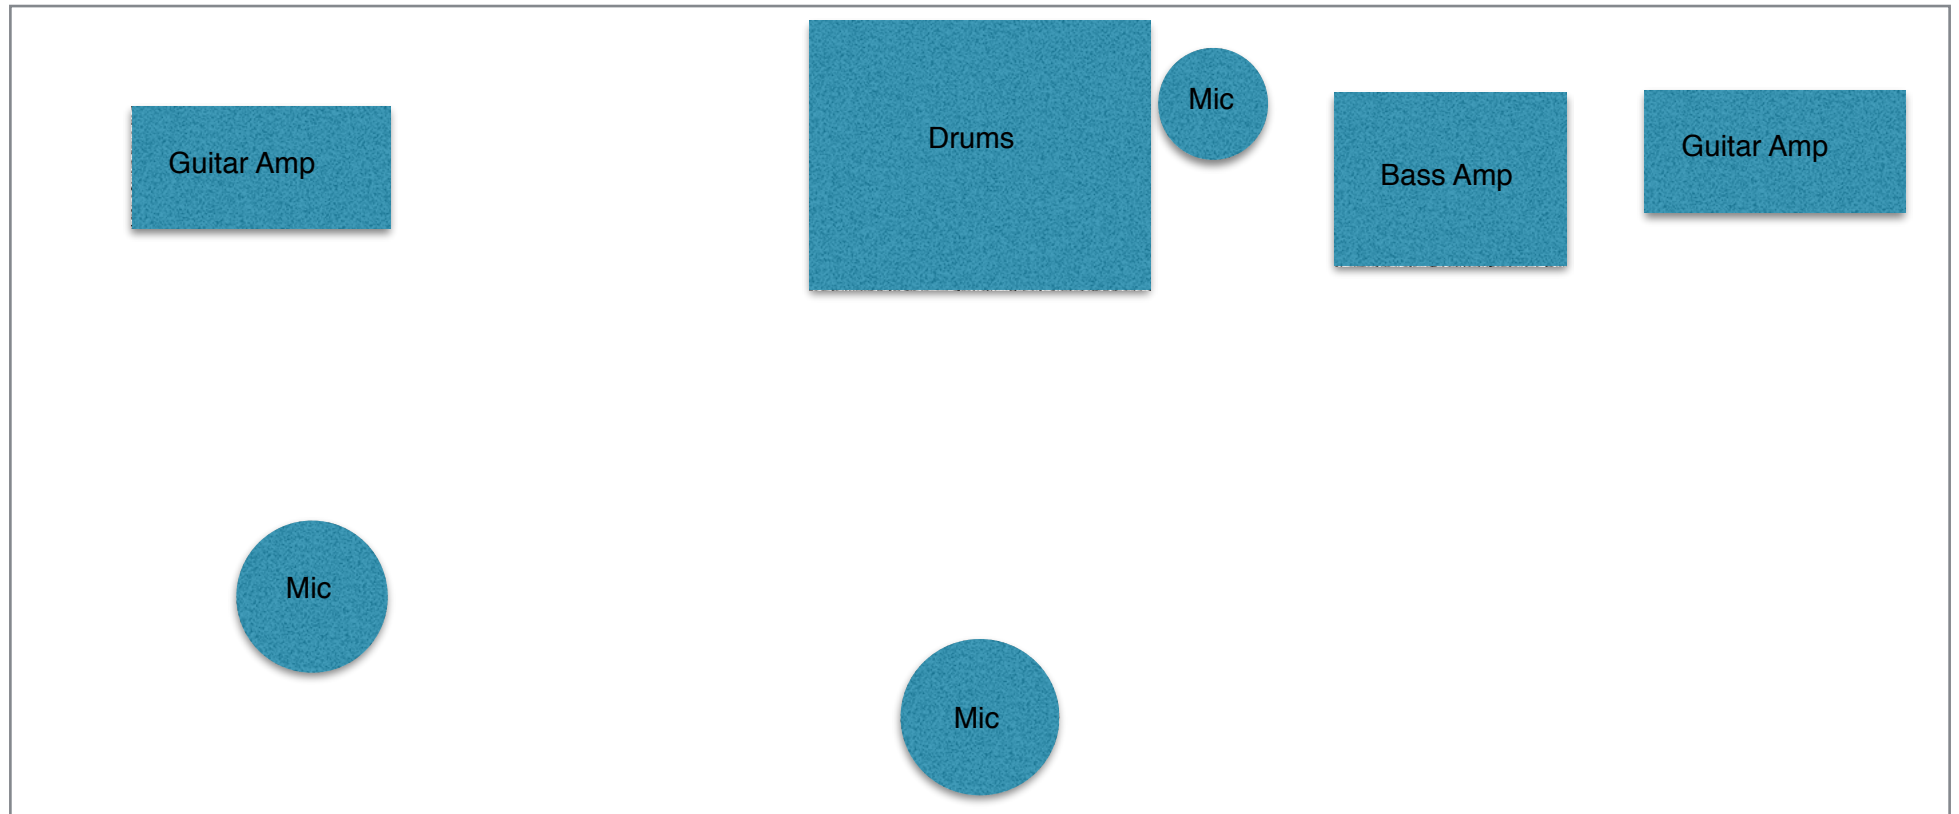

## Bleach Backline

3x Microphones

x2 Guitar Amplifiers

x1 Bass Amplifier

x1 Drum Kit