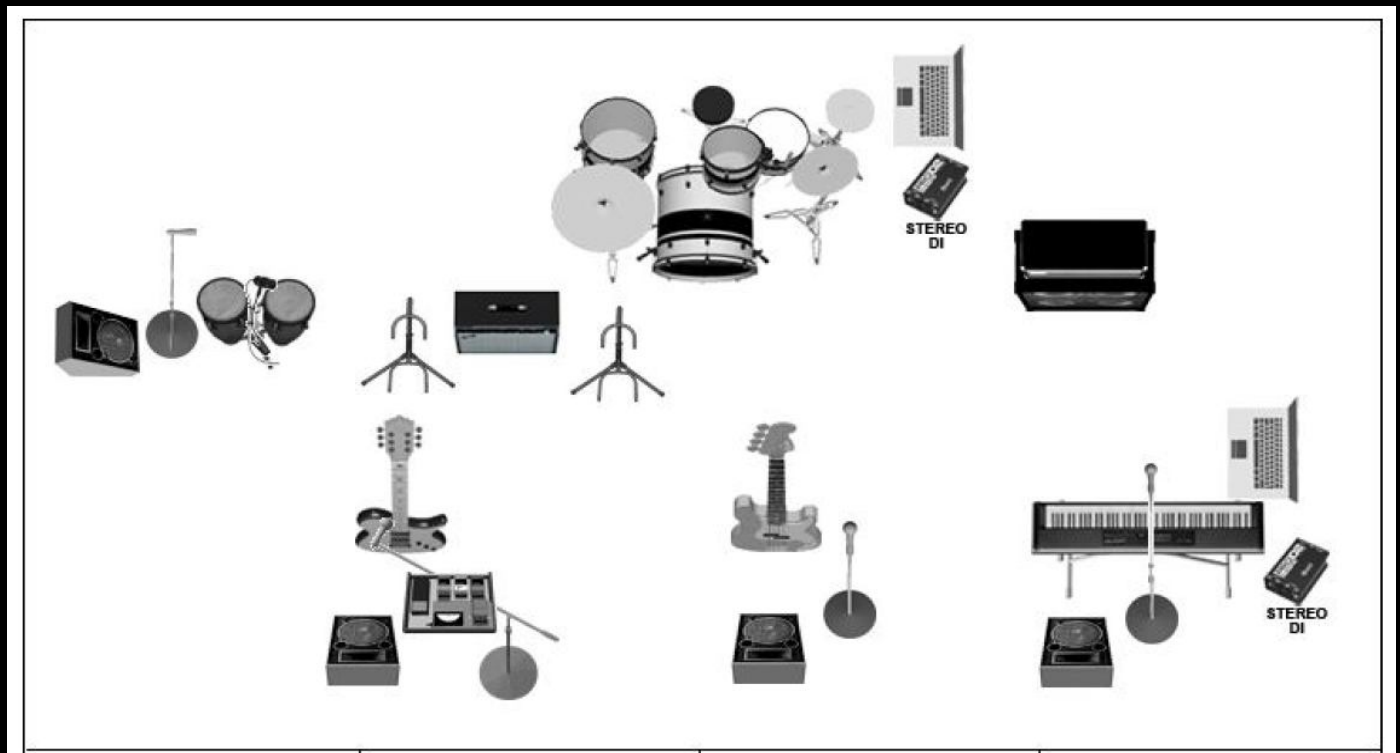

## RYDER

- COMPLETE DRUM SET
- ELECTRIC BASS COMBO AMP
- ELECTRIC GUITAR COMBO AMP
- STEREO KEYBOARD LINE
- STEREO LINE
- 3 MICROPHONES FOR VOCALS (GUITAR, BASS Y KEYBOARDS)
- 2 MICROPHONES FOR PERCUSSIONS
- 5 MONITORS FOR GUITARIST, BASS, KEYBOARD, PERCUSSIONIST & DRUMMER

## STAGE PLOT

Thanks  
**Vigogabelah & Crew**