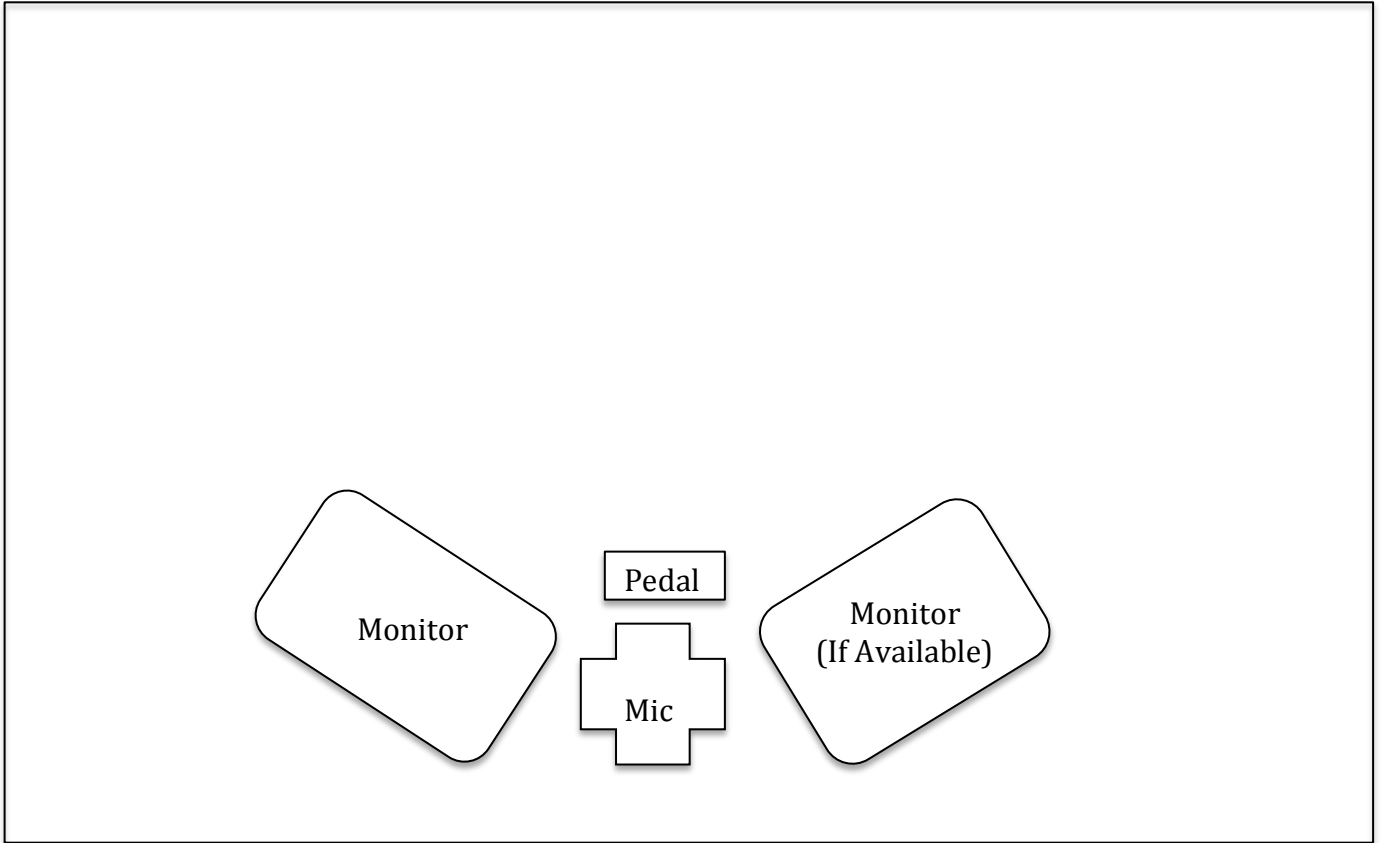

Stage Plan

Thank you

I want to say thank you in advance for the above and look forward to working with you. If you have any questions please get in touch.