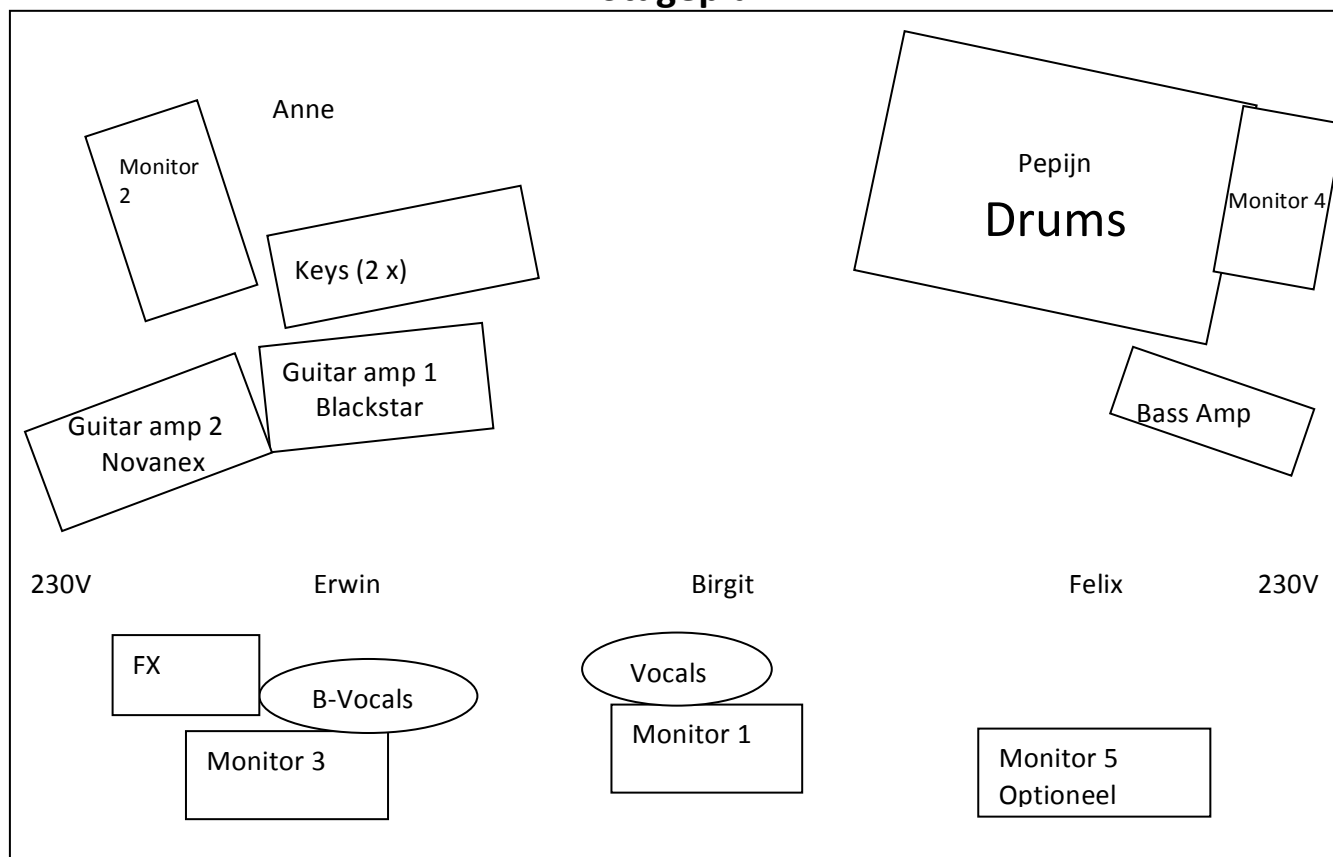

## **We bring along:**

- Guitars / 2x12" guitarcombo (Blackstar HT60Stage) / 1x12" guitarcombo (Novanex) / FX pedalboard

-Bassguitars / Basscombo (Laney RB8 1x15")

-2 or 3 Keyboards

Keys 1 (synthesizer):	Mono or stereo
keys 2 (synthesizer):	Stereo
keys 3 (stagepiano):	Stereo

-1x Drumkit

- Bassdrum
- Snare
- Sidesnare
- Rack Tom (2x)
- Floor Tom
- Hihat
- Crash 2x
- Splash
- Ride
- Drumpad

## Stageplan

# Monitormix

Instrument	Monitor 1 Lead Vox	Monitor 2 Keys	Monitor 3 Guitar	Monitor 4 Drums	Monitor 5* Bas
Leadvocal	S	S	M	S	S
Backingvocals 1	Z	Z	S	Z	Z
Bassdrum	M	-	Z	Z	Z
Snare	M	-	-	Z	Z
Hihat	M	Z	-	Z	Z
Guitar	M	M	S	M	M
Keys 1	M	M	M	S	S
Keys 2	Z	M	M	M	M
Bas	M	M	M	M	M