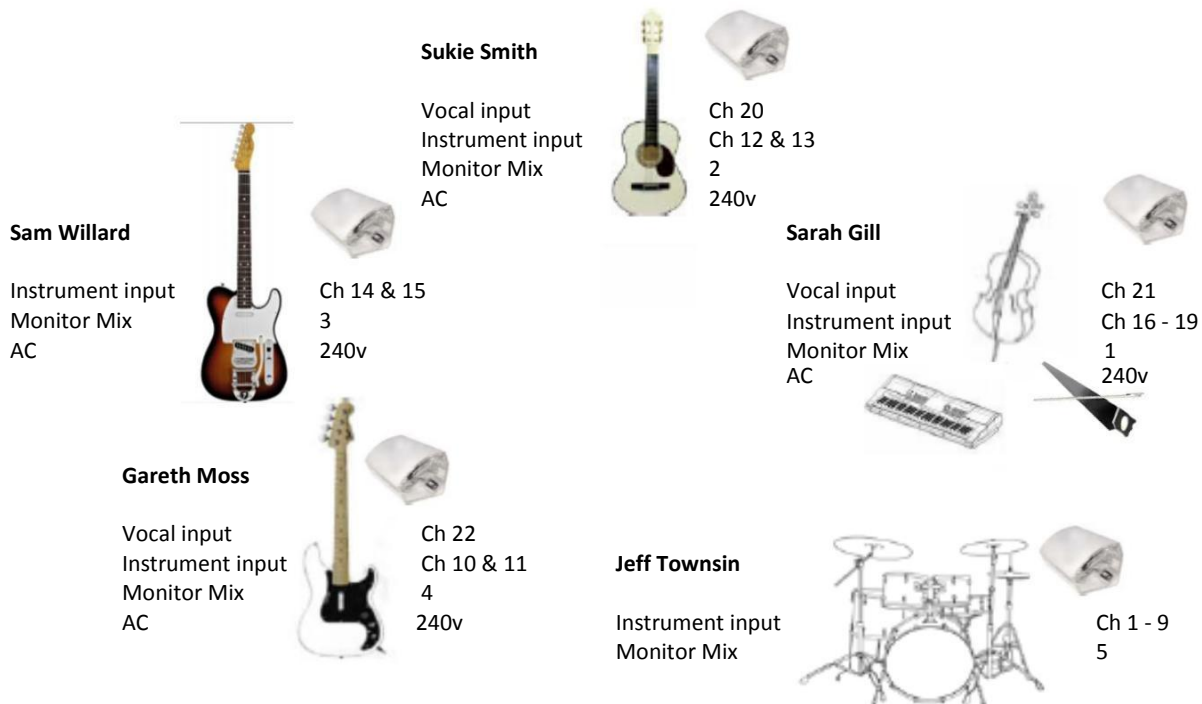

Madam

Stage Left

Audience

Stage Right

Please supply 3 x Pro grade Guitar stands and 1 x chair or stool (without arms) for the cellist.

Thank you.

Ch	Source	1 st Choice	2 nd Choice	Stand	Note
1	Kick	Audix D6	B52	SB	
2	Snare Top	B57	Beyer 201	SB	
3	Snare Bottom	e604	e604	SB	
4	High Hat	KM 184	SM57	SB	
5	Rack 1	e604	B98 / SM98	Claw / Clip	
6	Rack 2	e604	B98 / SM98	Claw / Clip	
7	Floor Tom	e604	B98 / SM98	Claw / Clip	
8	Overhead Left	AKG C414	AKG C414	TB	
9	Overhead Right	AKG C414	AKG C414	TB	
10	Bass Mic'd	RE20	M88	SB	
11	Bass DI'd	AR-133 / Radial	EMO Passive		
12	Acoustic Guitar DI'd	AR-133 / Radial	EMO Passive		
13	Acoustic Guitar Mic'd*	DPA 4099 + clip	N/a		*ask, optional
14	Electric Guitar Amp	AKG C414	MD 409	SB	
15	Electric Guitar Amp	SM57 / MD 409	SM57	SB	
16	Cello Mic'd	DPA 4099 + clip	DPA 4060 + clip		
17	Cello DI'd	AR-133 / Radial	EMO Passive		
18	Keyboard (Miniture)	EMO Passive	EMO Passive		1/8" mini jack o/p
19	Saw	MKH50	SM57		
20	Lead Vocal (Acoustic Guitar)	KMS 105 / DPA D:Facto	SM58	TB	
21	BV1 (Cello)	DPA D:Facto / KMS 105	B57 / SM58	TB	
22	BV2 (Bass)	DPA D: Facto	B57 / SM58	TB	
23	Vocal (Spare)	SM58	SM58	TB	