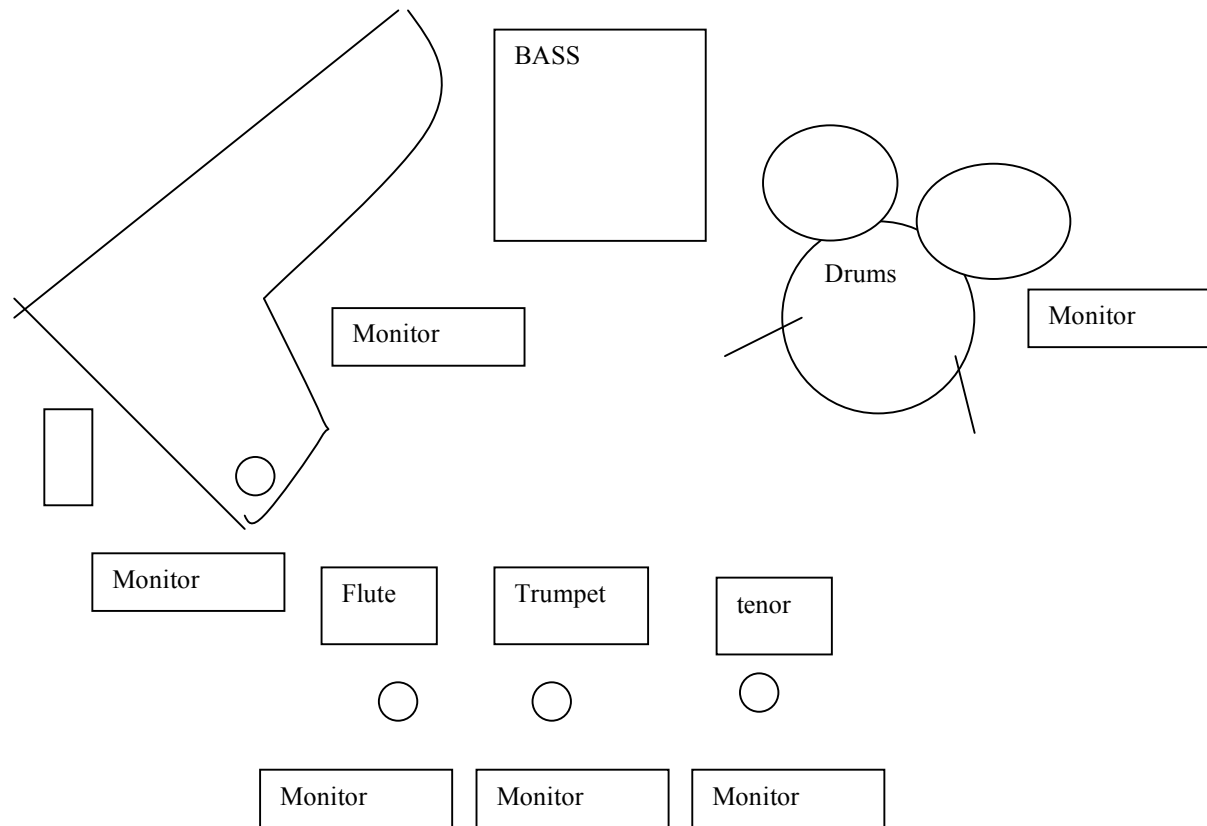

STAGE PLAN AMINA FIGAROVA SEXTET

Microphones:

Piano: 2 neumann microphones
 Amina: 1 announcement micro
 Flute: 1 neumann micro
 Trumpet: 1 micro
 Tenorsax: 1 micro
 Bass: 1 line out and 1 microphone
 Drums: 2 overhead
 For outside stage: full mic drums

Monitors:

Piano 1
 Flute 1
 trumpet 1
 Tenorsax: 1
 Bass 1
 drums 1

Instruments needed:

Good tuned concert-grandpiano such as Steinway, Bosendorfer, Fazioli, Yamaha C7 or equivalent quality, with adjustable stool
 Professional Acoustic four string solid wooden handmade double bass preferable with adjustable bridge, with pickup and bassamplifier
 Jazzdrumset with 18 inch bassdrum, 12 and 14 inch toms
 Reverbunit for the flute