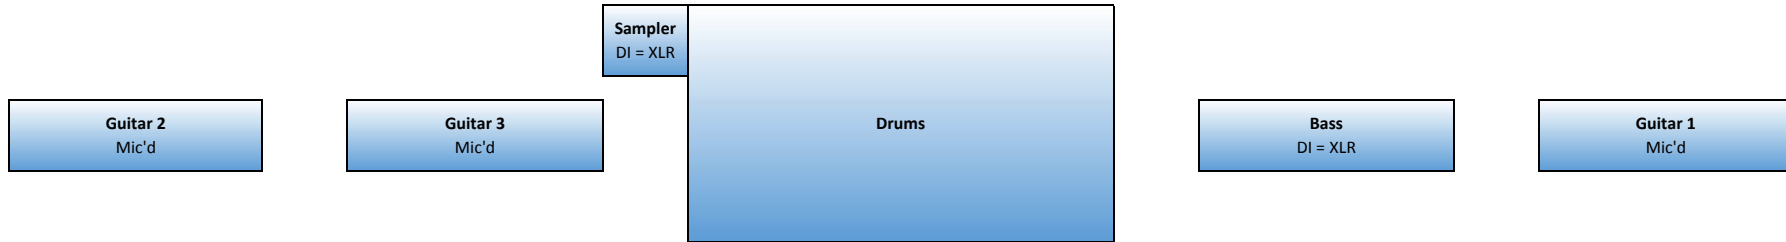

DeadBlondeStars

Guitar 2 & Backing Vocals

Lead Vocals & Guitar 3

Bass & Backing Vocals

Guitar 1

Drums	26" Bass Drum 18" Floor Tom 14" Rack Tom (Floor Mounted) Snare Cymbals (Hi-hats, 1 ride, 2 crash, 2 china) Alesis Samplepad (mains power required)
Lead Vocals & Guitar 3	Hughes & Kettner Switchblade head (100W) 4x12 cabinet Pedalboard (mains power required at front of stage) TC Helicon Vocal Effects Processor Nady IEM system Vocal mic on boom stand
Guitar 1	Hughes & Kettner Switchblade head (100W) 4x12 cabinet Pedalboard (mains power required at front of stage)
Guitar 2 & Backing Vocals	Aitken Audio custom head (200W) 4x12 cabinet Pedalboard (mains power required at front of stage) Vocal mic on boom stand
Bass & Backing Vocals	Gallien-Krueger 700RB-II head (480W) 1x15 cabinet 4x10 cabinet Pedalboard (mains power required at front of stage) Vocal mic on boom stand
Monitor Wedges	Required for all except Lead Vocal (IEMs)