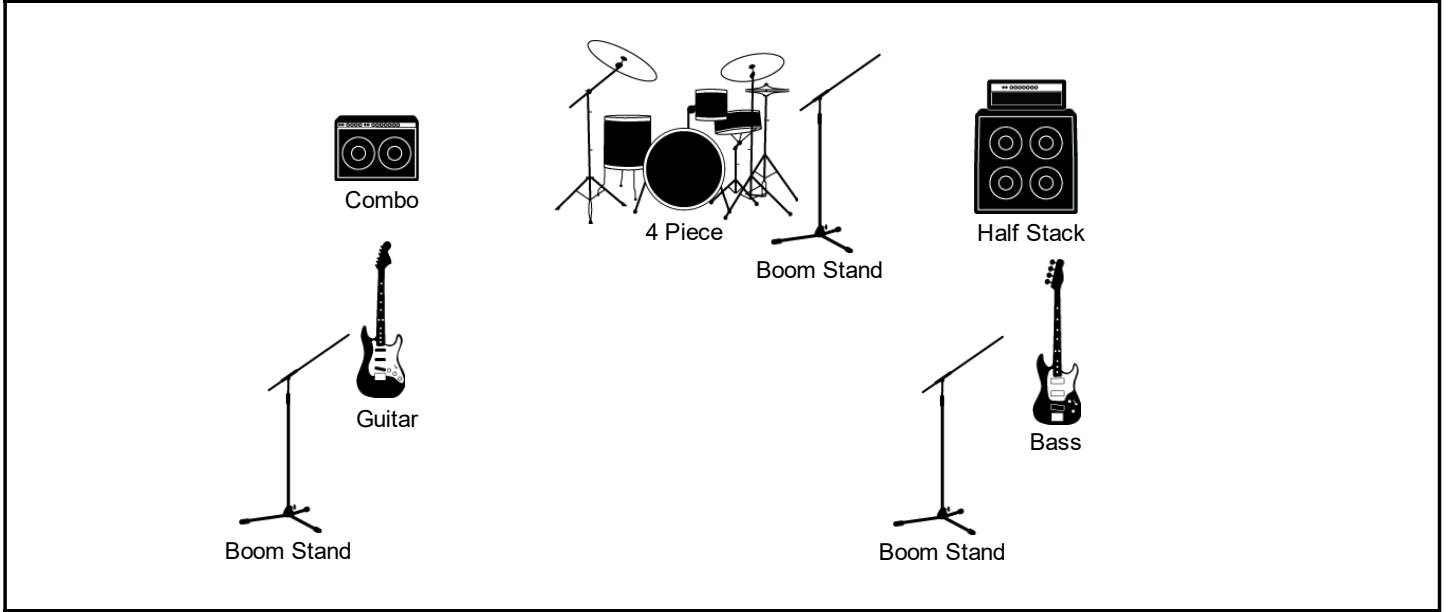

STAGE PLOT DESIGNER

BAND NAME

VENUE

SHOW DATE / TIME

Vardy

STAGE

NOTES

INPUT LIST