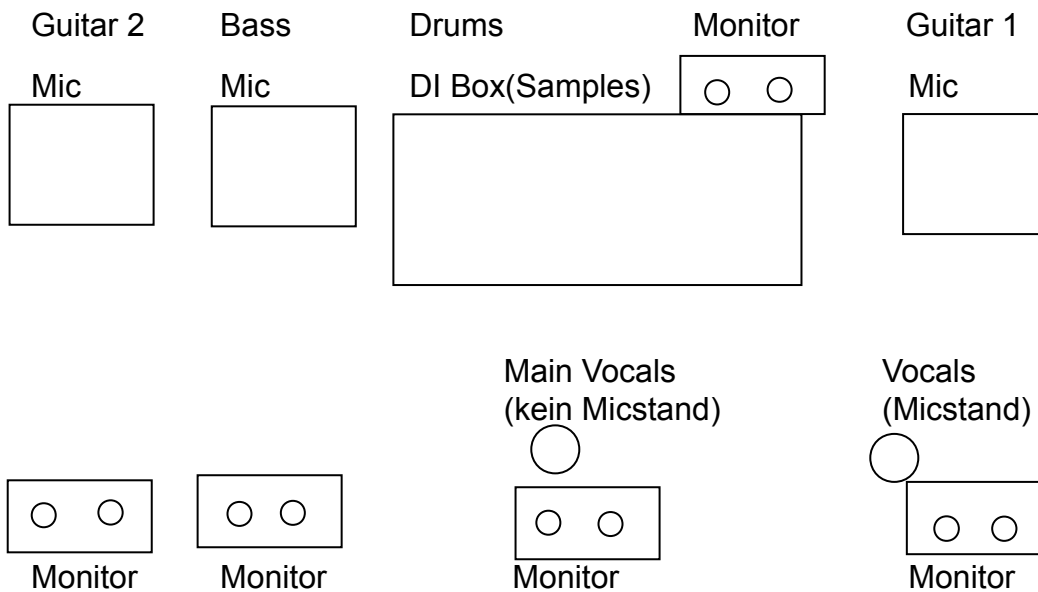

CARNAGE CALLIGRAPHY

Technical Rider

5 Mitglieder:(Drums, Bass, 2x Guitars, 2x Vocals)

Lineup: 2 Gitarren (Mic - Abnahme)
 1 Bass (Mic - Abnahme)
 2 x Vocals (1 x Main Vocals, 1 x Backing Vocals)
 1 Samples (DI-Box)
 1 Drums (1x Bassdrum (2x wäre besser), 1x Snare, 4x Toms, HiHat, 2x Overheads)