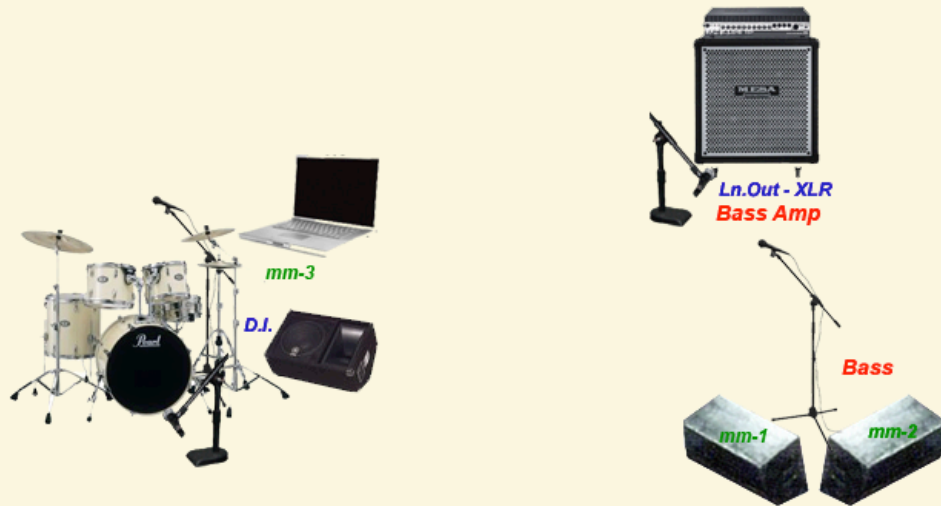

## Stage plan

Audience

Input List				
Microphones and DI	Use for	Qty	FX insert	Notes
Shure SM58	Vocal Ch. 1-4	2	Rev	
Standard Mic Set	Drums Mics Ch. 7-14	7	up to engineer	
XLR	Bass Amp	1	none	
DI box	Computer	1	none	
Back Line				
Amps				
Bass	Electric bass	1		Acoustic 220 Head Ampeg 15" Cabinet
Stage Monitors				
JBL JRX112M or similar	Vocal, Bass Guitar	3		Atleast 1 monitor per band member if possible
Drum Fill		1		
Drum Set				
Snare drum		1		
Kick drum		1		
Rack tom		1		
Floor tom		1		
Hi-hat stand		1		
cymbal stands		3		
Stage Hardware				
Guitar Stand		1		
Mic stand		2		Boom Stands if possible