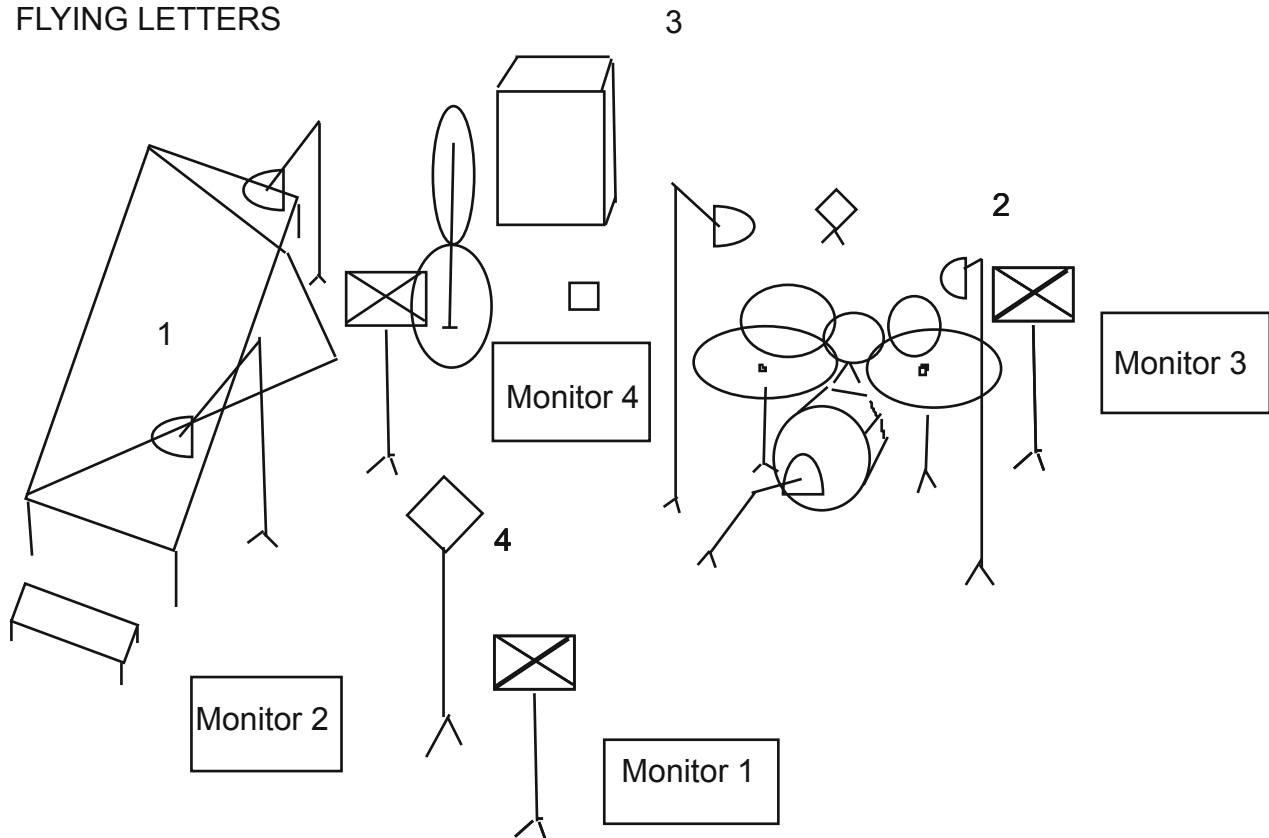

stage rider
FLYING LETTERS

1 = grand piano # 4 = voc with own mic
2 = drum kit *, 2 overhead/ 1 bass drum mic(s)
3 = bass player with own amp, clip mic + DI box

Band provides:

- Neuman KMS105
- Cymbals
- Bass amp + clip mic + DI box

Venue provides:

- 3 music stands
- grand piano #
- drum kit *
- 1 mic stand

concert piano, tuned the day of the concert. piano must be in a good condition. adjustable piano stool.

*drums: 12` hang tom on the bass drum, 14` stand tom on 3 feet (not suspended), 18` bass drum+pedal (if not available 20`) 14`-5.5` (or 6`) snare with stand, 3 cymbal stands (or 2), hi-hat stand, seat and ! carpet !