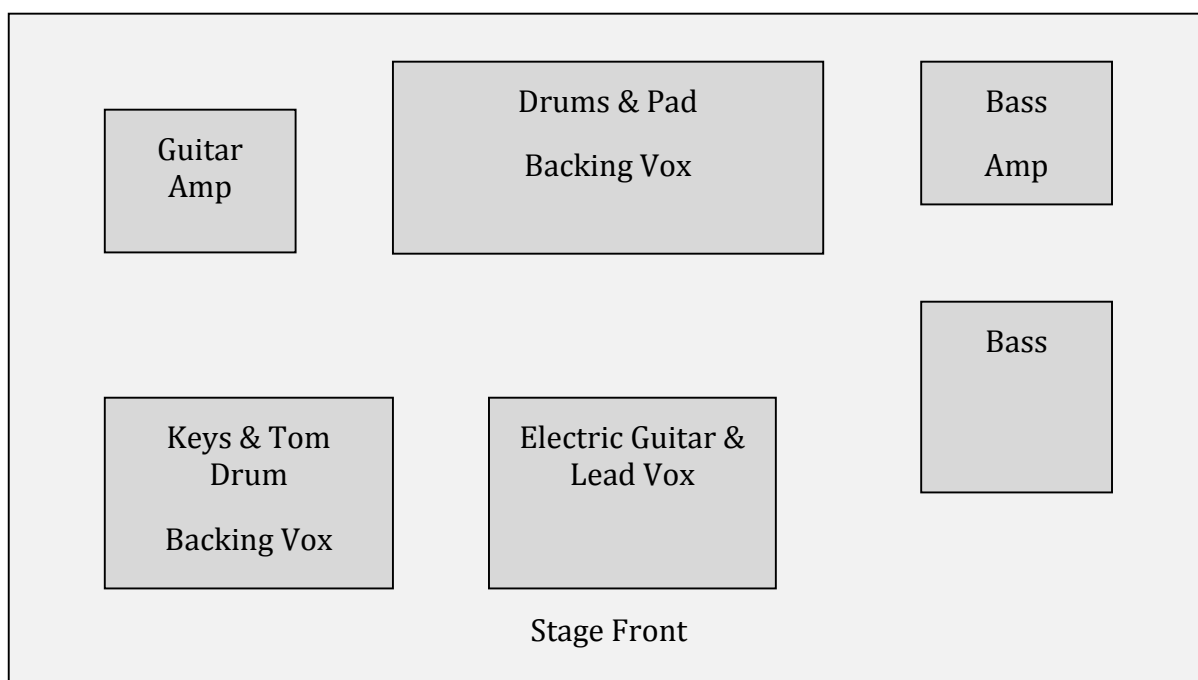

Goldbirds Technical Rider

- Si Connelly - Electric Guitar, Lead Vocals, Guitar amp
- Hils - DI for keyboard, Mic for Backing Vocals (same level as lead vocal), Mics for Tom Drum,
- Lzi Hayes - Bass guitar, Bass amp
- Mike Brazier - Drums, Mic for Backing Vocals, DI for Drum pad

Total:

3 vocal mics, 2 DI's, Guitar amp, Bass amp, Mics for additional Tom Drum

www.goldbirdsband.com

mail: goldbirdsband@gmail.com