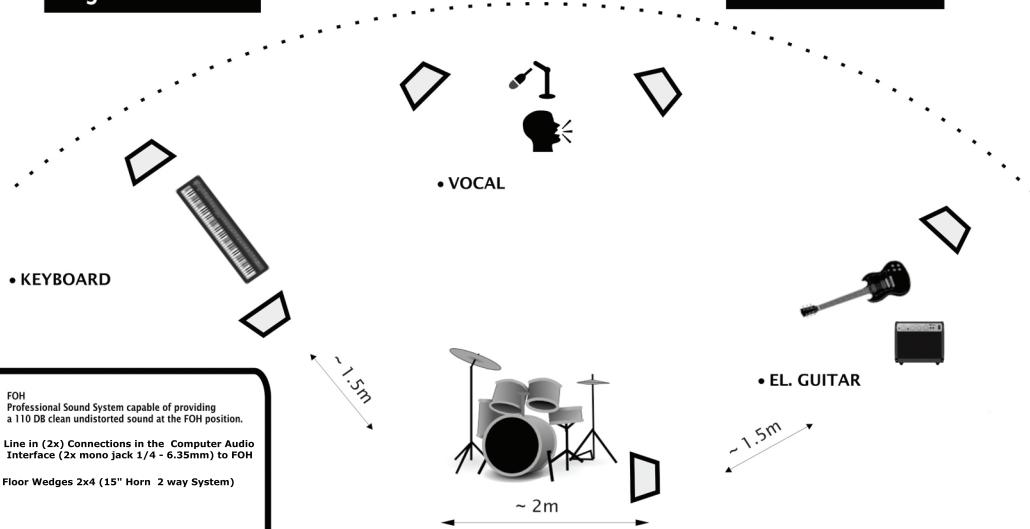

### • Notes

Audience

• KEYBOARD

• VOCAL

• EL. GUITAR

• EL. DRUMS:

FOH  
Professional Sound System capable of providing a 110 DB clean undistorted sound at the FOH position.

Line in (2x) Connections in the Computer Audio Interface (2x mono Jack 1/4 - 6.35mm) to FOH

Floor Wedges 2x4 (15" Horn 2 way System)

#### Microphone stands:

- 1 x lead vocal

#### Keyboard stand:

- Quik Lok QLX 22 - type Double-brace X-frame keyboard stand with fully adjustable 2nd tier