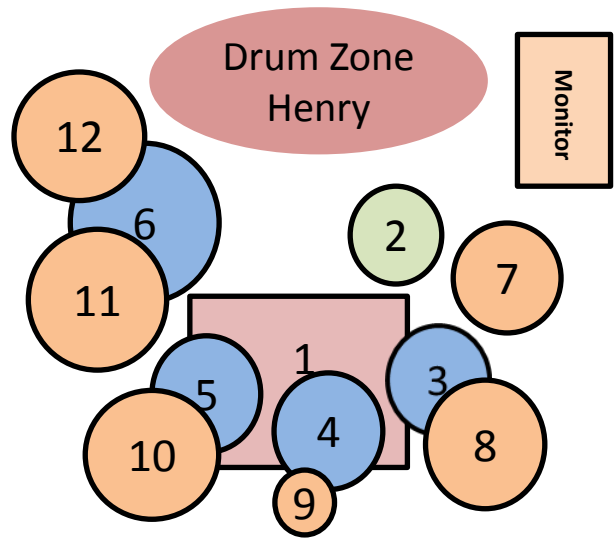

2 plugs

**Guitar Amp & Box:**  
DV Mark Triple 6 Head  
Cabinet 4x12", 16 Ohm

Monitor

2 plugs

**Bass Amp & Box:**  
Hartke Kilo Head  
4x10" Box, 8 Ohm

2 plugs

**Guitar Amp & Box:**  
Peavey Valveking Head  
Cabinet 4x12", 8 Ohm

**Drumset:**  
1 Kickdrum, 2 Snare, 3 10" Tom, 4 12" Tom,  
5 13" Tom, 6 14" Floor Tom, 7 Hihat, 8 18" Crash  
9 10" Splash, 10 19" Crash, 11 22" Ride, 12 18" China

### Barreleye - Stagerider

Guitar Zone  
Danilo

2 plugs

Bass Zone  
Szymon

Vocals Zone  
Micha

Guitar Zone  
Christoph

Channel Switch  
Tuner

Singers Microphone

Channel Switch,  
Gate, Tuner

2 plugs

Monitor

Monitor

Monitor

Monitor