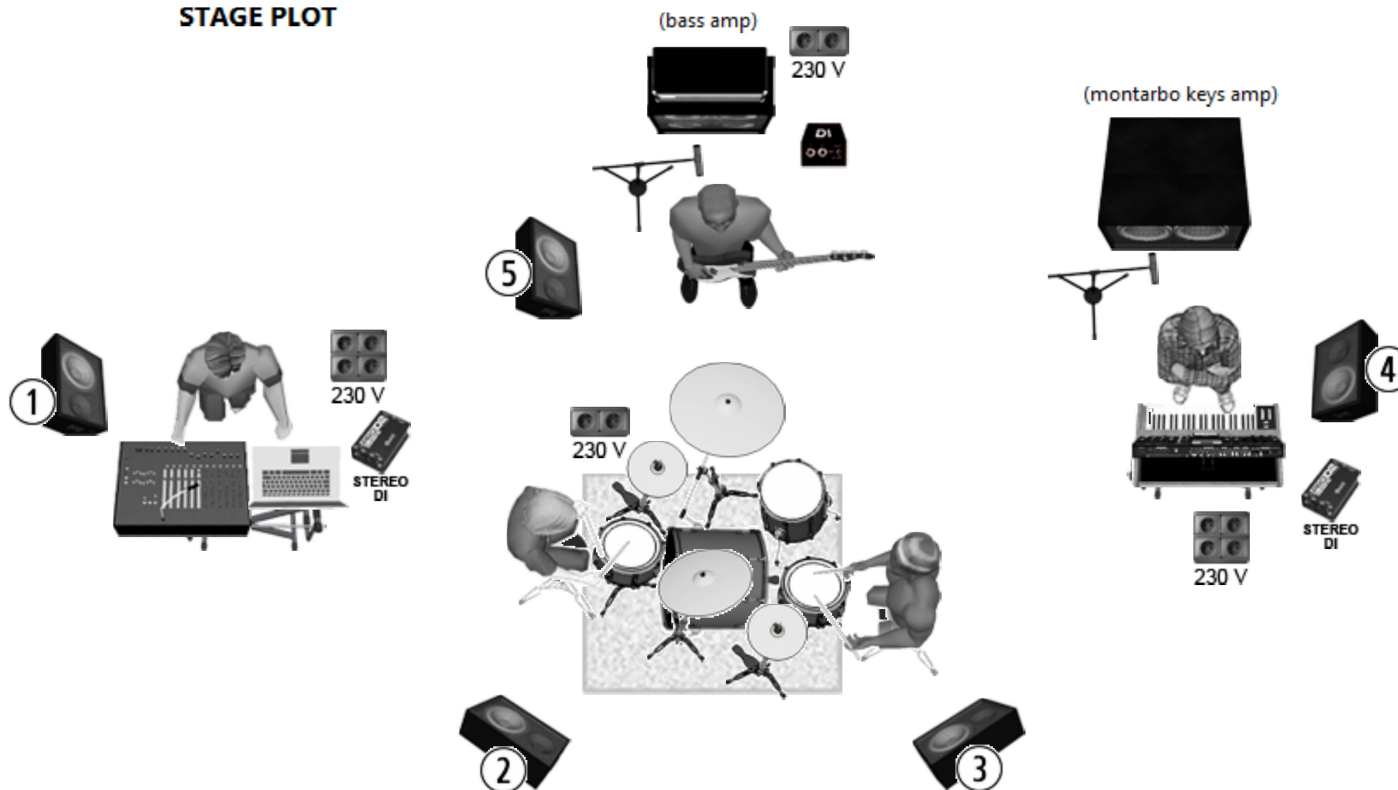

## ABOP STAGE PLOT

1. Kick L  
2. Kick R  
3. Snare top L  
4. Snare bot L  
5. Snare top R  
6. Snare bot R  
7. Hi hat L  
8. Hi hat R  
9. Flor tom  
10. Over head front

11. Over head middle  
12. Over head back  
13. Bass D.I.  
14. Bass Mic  
15. Computer D.I. L  
16. Computer D.I. R  
17. Keys Mic  
18. Keys D.I. L  
19. Keys D.I. R

Aux (pre) 1-5 monitoring  
Aux (post) 6-8 Fx send

For best performance please  
provide analog mixing console.

F.O.H. outboard :  
\*\*\*PHASE REVERSE\*\*\*  
on every channel !!!  
1 x stereo 31 band graphic EQ  
5 x noise gate  
10 x compressor  
2 x reverb unit  
1 x delay (with tap)