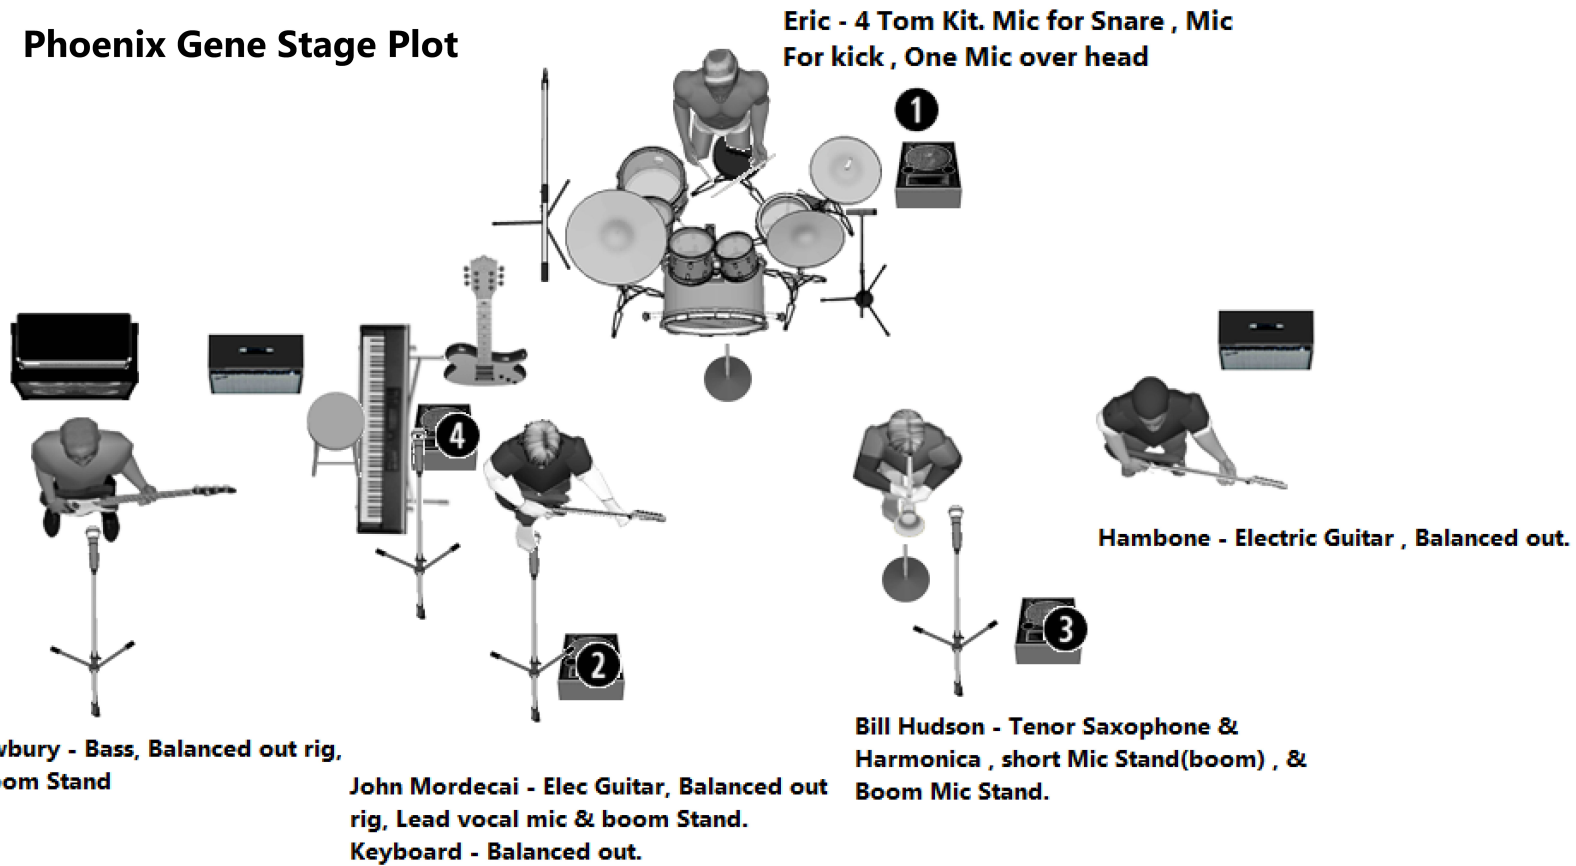

Phoenix Gene Stage Plot

1 Monitor mix - Vocals , Bass , Guitars , Sax, Keyboard

2 Monitor Mix - Vocals

3 Monitor Mix - Saxophone , Harmonica

4 Monitor Mix - Keyboard , Vocals

--	--	--	--	--	--